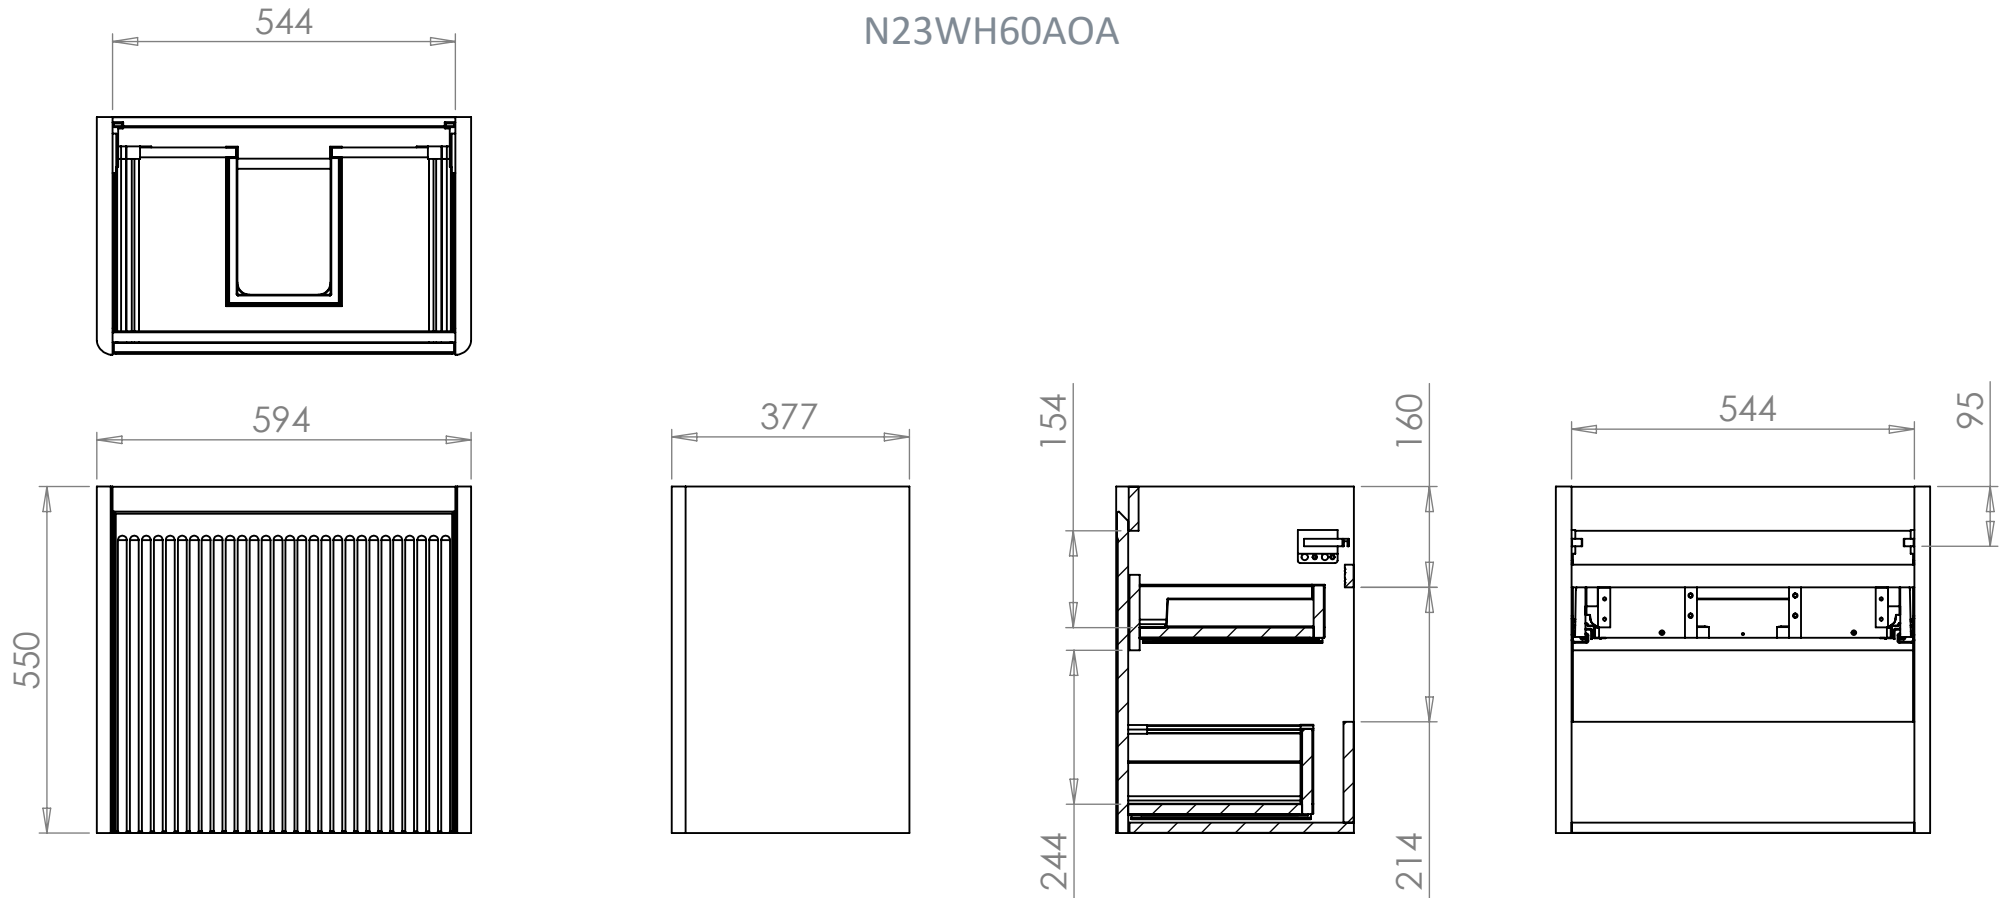

**Adorn 60cm**

N23WH60TER, N23WH60OLV, N23WH60MSH,  
N23WH60AOA

## Adorn 60cm

N23WH60TER, N23WH60OLV, N23WH60MSH,  
N23WH60AOA

BOTTOM DRAWER

TOP DRAWER