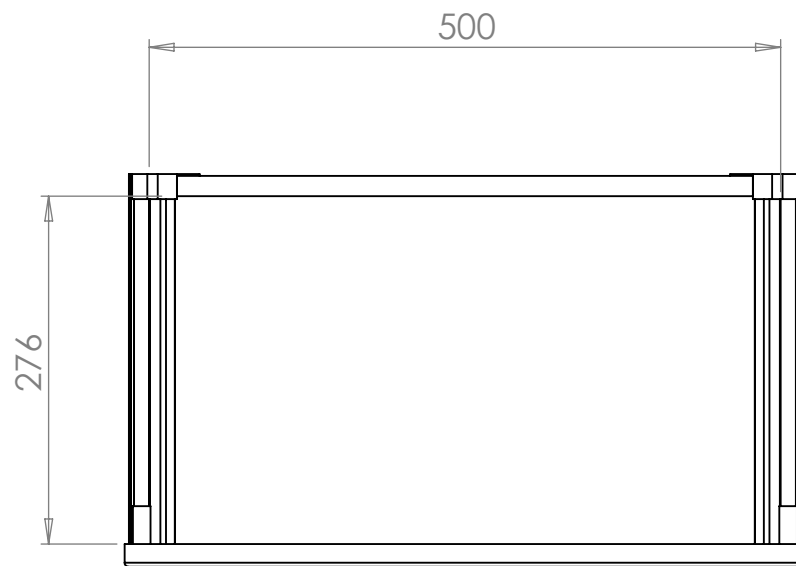

**Adorn 60cm**

N23WH60TER, N23WH60OLV, N23WH60MSH,  
N23WH60AOA

## Adorn 60cm

N23WH60TER, N23WH60OLV, N23WH60MSH,  
N23WH60AOA

BOTTOM DRAWER

TOP DRAWER