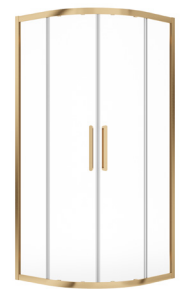

## ASPECT Two Door Quadrant

<b>MATERIAL</b>	Aluminium
<b>PRODUCT DIMENSIONS</b>	See technical drawing below
<b>APPROVALS</b>	EN 14428
<ul style="list-style-type: none"> <li>• 2000mm High</li> <li>• Universally Handed</li> <li>• Magnetic Door Closure</li> <li>• Adjustable Wall Profiles</li> <li>• Power Shower Suitable</li> </ul>	<ul style="list-style-type: none"> <li>• Stylish Chrome/Matt Black/Brushed Gold Handles</li> <li>• Chrome, Matt Black or Brushed Gold Aluminium Profiles</li> <li>• 8mm Clear Toughened Safety Glass</li> <li>• Clear Shield - Easy Clean Glass Protection</li> <li>• Push down bottom rollers on doors for easy cleaning</li> <li>• Lifetime Guarantee</li> </ul>

Size	Adjustment min - max	Door Opening	Weight kg	Chrome	Matt Black	Brushed Gold
900	865 - 885	524	67.9kg	USE00001	USE00039	USE00075

Chrome

Matt Black

Brushed Gold