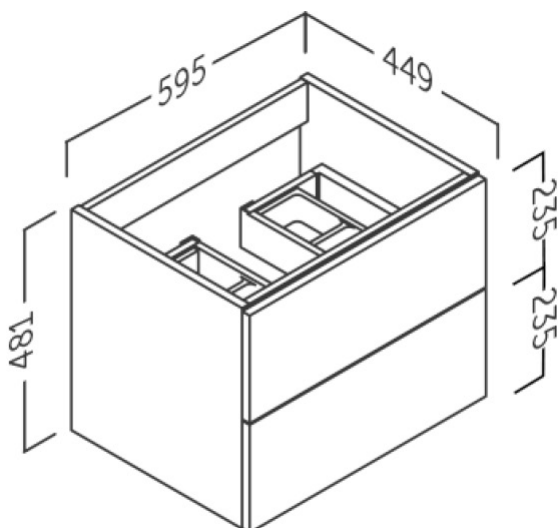

Avani

Bathroom Furniture

600mm

800mm

The information on this page was accurate at the time of publication. All fitting dimensions are provided for guidance only and may vary slightly due to manufacturing tolerances.

Black Basin 800mm

The information on this page was accurate at the time of publication. All fitting dimensions are provided for guidance only and may vary slightly due to manufacturing tolerances.

We are committed to continuous improvement in the design and performance of our products and therefore reserve the right to amend specifications without prior notice.