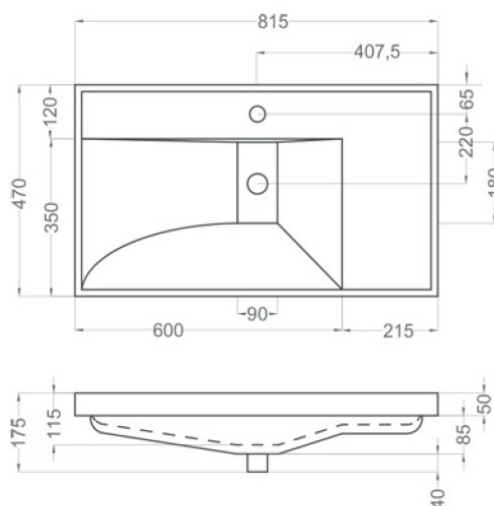

Avani

Bathroom Furniture

600mm

800mm

The information on this page was accurate at the time of publication. All fitting dimensions are provided for guidance only and may vary slightly due to manufacturing tolerances.

Black Basin 800mm

The information on this page was accurate at the time of publication. All fitting dimensions are provided for guidance only and may vary slightly due to manufacturing tolerances.

We are committed to continuous improvement in the design and performance of our products and therefore reserve the right to amend specifications without prior notice.