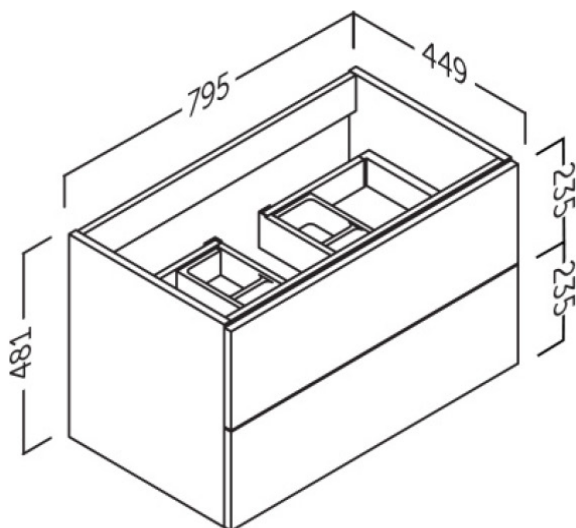

Avani

Bathroom Furniture

600mm

800mm

The information on this page was accurate at the time of publication. All fitting dimensions are provided for guidance only and may vary slightly due to manufacturing tolerances.

Black Basin 800mm

The information on this page was accurate at the time of publication. All fitting dimensions are provided for guidance only and may vary slightly due to manufacturing tolerances.

We are committed to continuous improvement in the design and performance of our products and therefore reserve the right to amend specifications without prior notice.