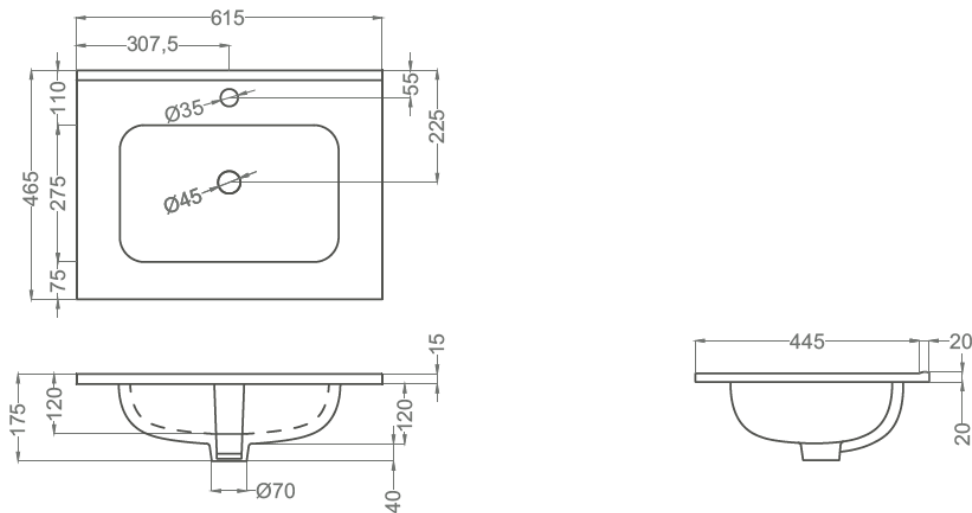

Avani

Bathroom Furniture

600mm

800mm

The information on this page was accurate at the time of publication. All fitting dimensions are provided for guidance only and may vary slightly due to manufacturing tolerances.

Black Basin 800mm

The information on this page was accurate at the time of publication. All fitting dimensions are provided for guidance only and may vary slightly due to manufacturing tolerances.

We are committed to continuous improvement in the design and performance of our products and therefore reserve the right to amend specifications without prior notice.