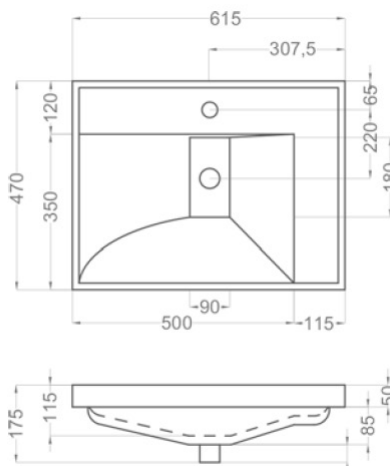

Avani

Bathroom Furniture

600mm

800mm

The information on this page was accurate at the time of publication. All fitting dimensions are provided for guidance only and may vary slightly due to manufacturing tolerances.

Black Basin 800mm

The information on this page was accurate at the time of publication. All fitting dimensions are provided for guidance only and may vary slightly due to manufacturing tolerances.

We are committed to continuous improvement in the design and performance of our products and therefore reserve the right to amend specifications without prior notice.