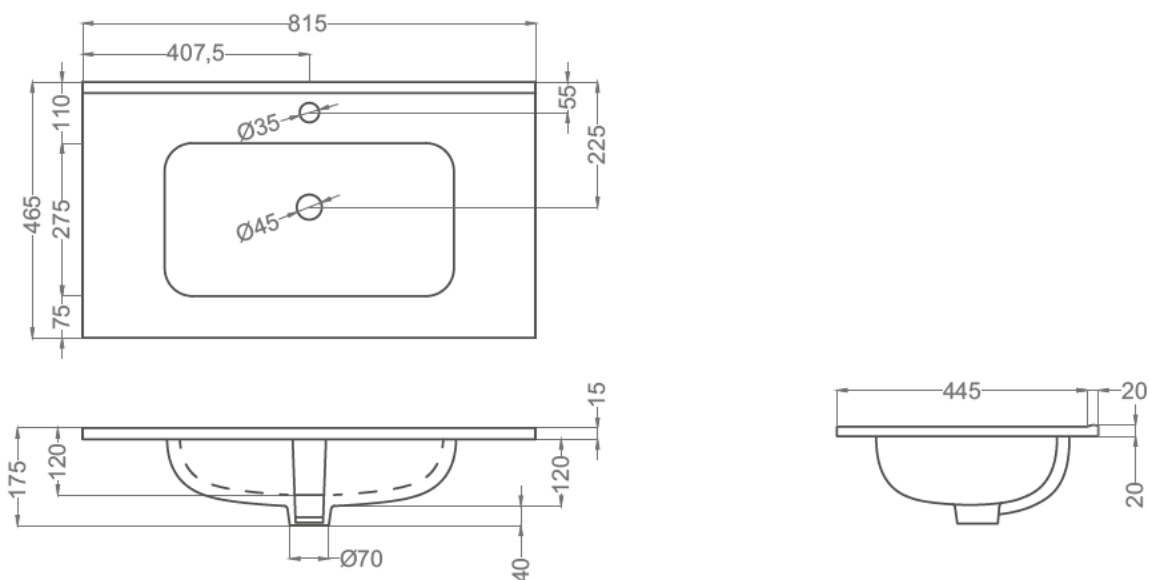

Avani

Bathroom Furniture

600mm

800mm

The information on this page was accurate at the time of publication. All fitting dimensions are provided for guidance only and may vary slightly due to manufacturing tolerances.

Black Basin 800mm

The information on this page was accurate at the time of publication. All fitting dimensions are provided for guidance only and may vary slightly due to manufacturing tolerances.

We are committed to continuous improvement in the design and performance of our products and therefore reserve the right to amend specifications without prior notice.