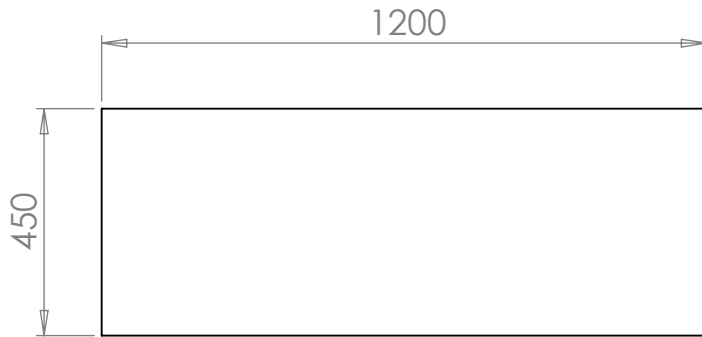

## Blend 120cm Basin Shelf

N18BS120MWH, N18BS120GST, N18BS120SWO

**Any cut/exposed surfaces must be sealed using the wood sealant supplied with the product.**