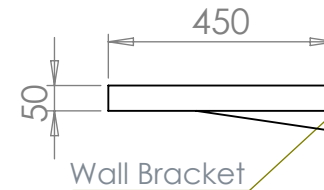

## Blend 120cm Basin Shelf

N18BS120MWH, N18BS120GST, N18BS120SWO

**Any cut/exposed surfaces must be sealed using the wood sealant supplied with the product.**