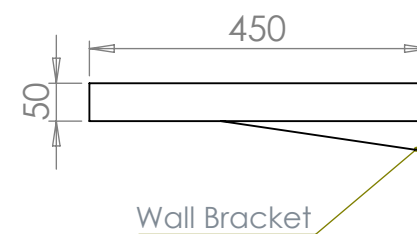

Blend 80cm Basin Shelf

N18BS80MWH, N18BS80GST, N18BS80SWO

Any cut/exposed surfaces must be sealed using the wood sealant supplied with the product.