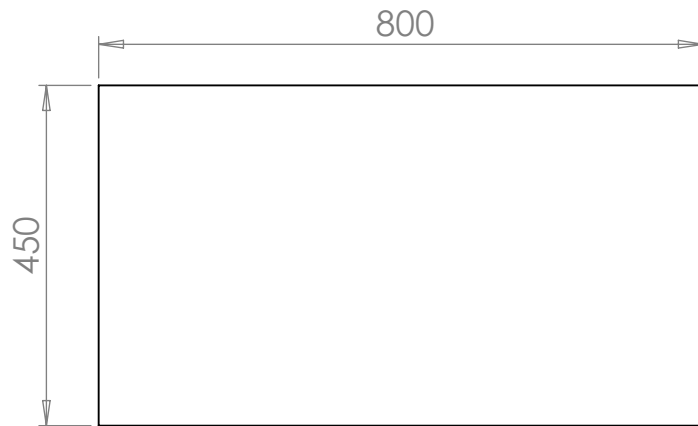

Blend 80cm Basin Shelf

N18BS80MWH, N18BS80GST, N18BS80SWO

Any cut/exposed surfaces must be sealed using the wood sealant supplied with the product.