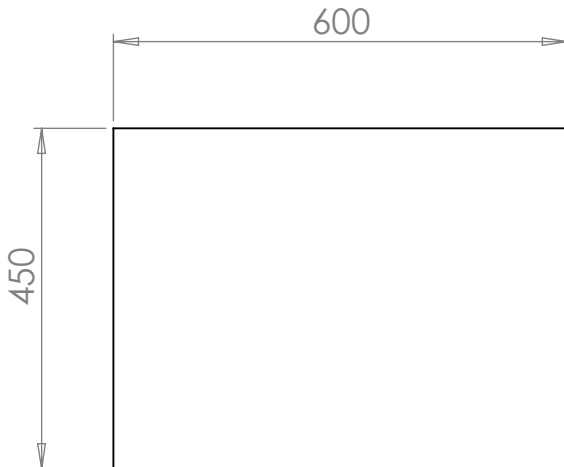

Blend 60cm Basin Shelf

N18BS60MWH, N18BS60GST, N18BS60SWO

Any cut/exposed surfaces must be sealed using the wood sealant supplied with the product.