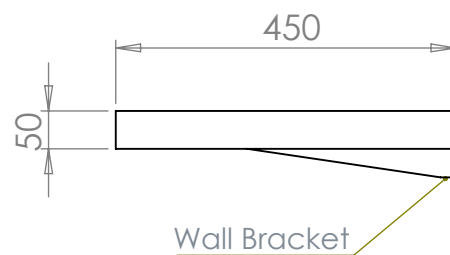

Blend 60cm Basin Shelf

N18BS60MWH, N18BS60GST, N18BS60SWO

Any cut/exposed surfaces must be sealed using the wood sealant supplied with the product.