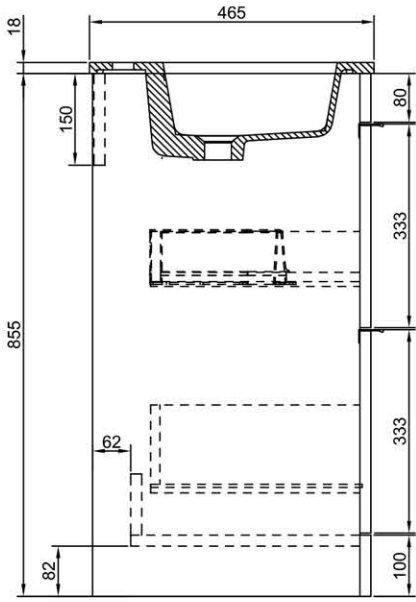

Castello 700mm Floorstanding Vanity Unit

- Available in white, anthracite & elm wood.
- 2 Spacious storage drawers.
- Soft close doors.
- CE approved.
- Chrome handles included.
- **Optional Extra: Black handle set**

Product Dimensions

The information contained on this page was correct at date of issue. Fitting dimensions are provided as a guide only. Some variation may occur due to manufacturing tolerances. We pursue a policy of continuing improvement in design and performance of our products and so reserve the right to change specifications without prior notice. All sizes are listed as accurate as possible however they can vary slightly. Please allow a variant of approx 10-20mm on certain products.