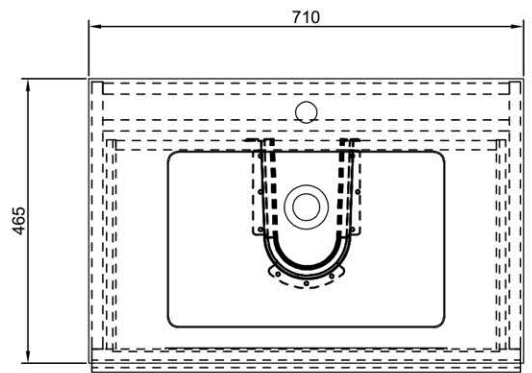

Castello 700mm Floorstanding Vanity Unit

- Available in white, anthracite & elm wood.
- 2 Spacious storage drawers.
- Soft close doors.
- CE approved.
- Chrome handles included.
- **Optional Extra: Black handle set**

Product Dimensions

The information contained on this page was correct at date of issue. Fitting dimensions are provided as a guide only. Some variation may occur due to manufacturing tolerances. We pursue a policy of continuing improvement in design and performance of our products and so reserve the right to change specifications without prior notice. All sizes are listed as accurate as possible however they can vary slightly. Please allow a variant of approx 10-20mm on certain products.