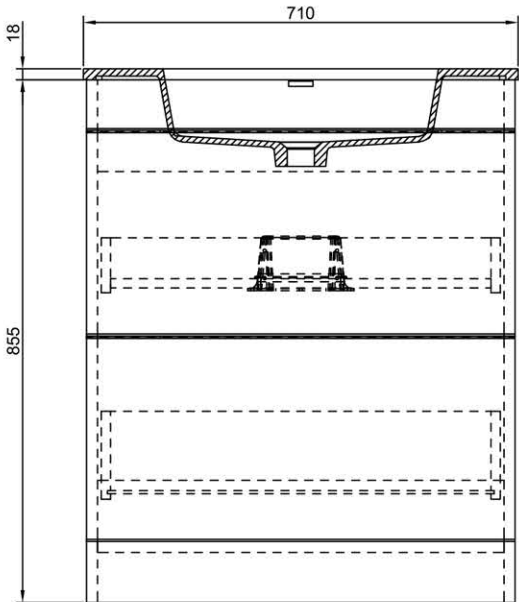

Castello 700mm Floorstanding Vanity Unit

- Available in white, anthracite & elm wood.
- 2 Spacious storage drawers.
- Soft close doors.
- CE approved.
- Chrome handles included.
- **Optional Extra: Black handle set**

Product Dimensions

The information contained on this page was correct at date of issue. Fitting dimensions are provided as a guide only. Some variation may occur due to manufacturing tolerances. We pursue a policy of continuing improvement in design and performance of our products and so reserve the right to change specifications without prior notice. All sizes are listed as accurate as possible however they can vary slightly. Please allow a variant of approx 10-20mm on certain products.