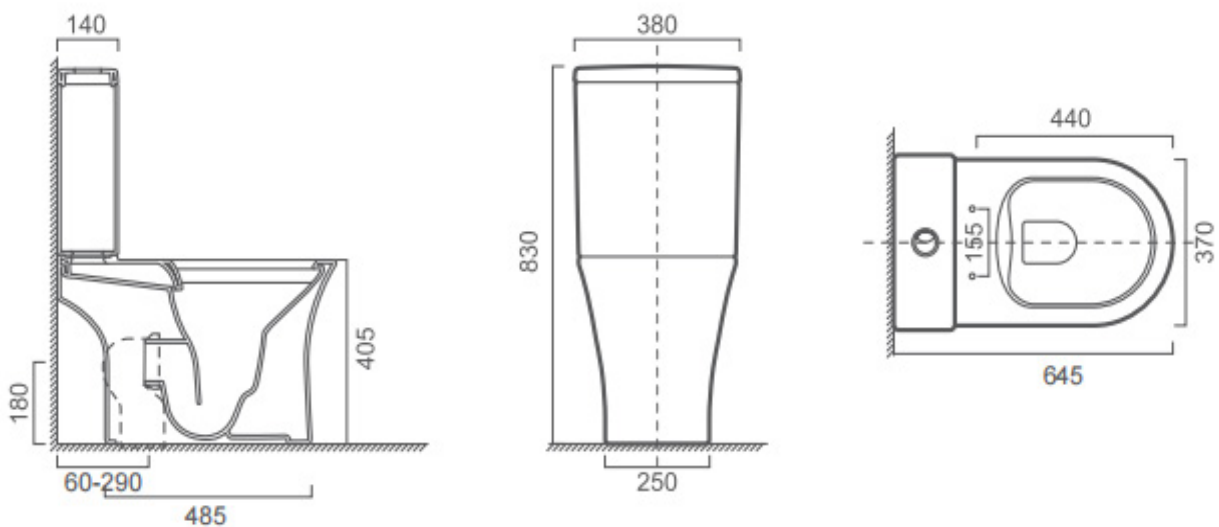

Devon

Open Back Comfort Height Close Coupled Toilet

Product Information

Mount	Close Coupled
Type	Open Back
Height	Standard
Colour	White
Product Type	Contemporary
Material	Ceramic
Certification	CE approved
Flushing	Rimless
Warranty	10 years

Product Dimensions

The information contained on this page was correct at date of issue. Fitting dimensions are provided as a guide only. Some variation may occur due to manufacturing tolerances. We pursue a policy of continuing improvement in design and performance of our products and so reserve the right to change specifications without prior notice.

All sizes are listed as accurate as possible however they can vary slightly. Please allow a variant of approx 10-20mm on certain products.