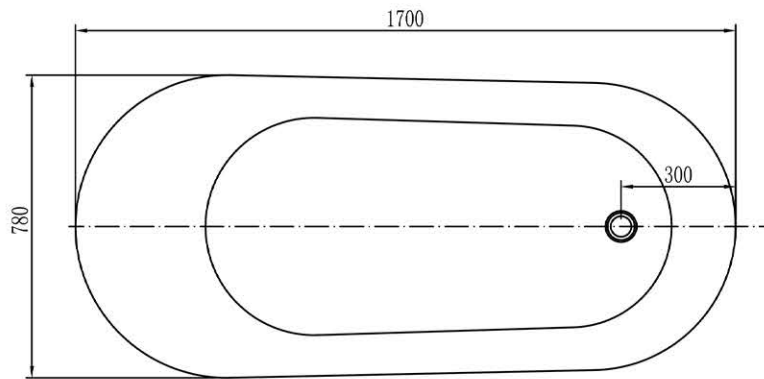

Cayden 1700mm Freestanding Bath

- 1700mm freestanding bath
- Cannot be drilled for tap holes
- Only suitable for freestanding or wall mounted taps.
- High grade acrylic
- White Finish

Product Dimensions

The information contained on this page was correct at date of issue. Fitting dimensions are provided as a guide only. Some variation may occur due to manufacturing tolerances. We pursue a policy of continuing improvement in design and performance of our products and so reserve the right to change specifications without prior notice. All sizes are listed as accurate as possible however they can vary slightly. Please allow a variant of approx 10-20mm on certain products.