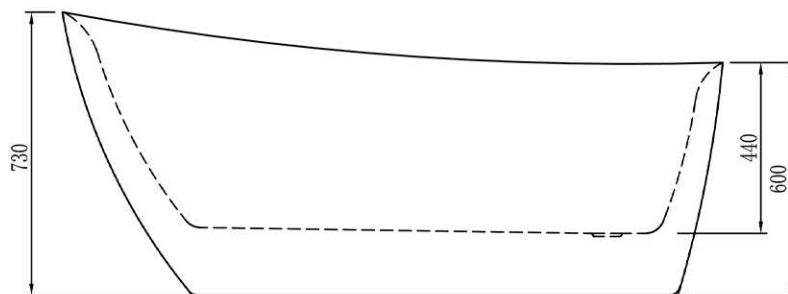

Cayden 1700mm Freestanding Bath

- 1700mm freestanding bath
- Cannot be drilled for tap holes
- Only suitable for freestanding or wall mounted taps.
- High grade acrylic
- White Finish

Product Dimensions

The information contained on this page was correct at date of issue. Fitting dimensions are provided as a guide only. Some variation may occur due to manufacturing tolerances. We pursue a policy of continuing improvement in design and performance of our products and so reserve the right to change specifications without prior notice. All sizes are listed as accurate as possible however they can vary slightly. Please allow a variant of approx 10-20mm on certain products.