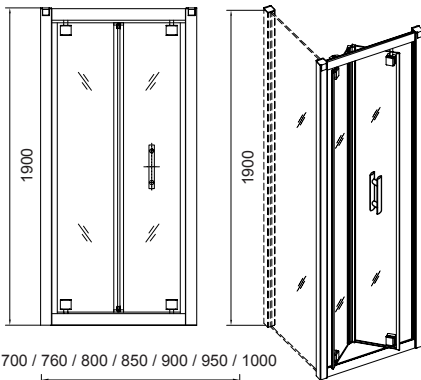

K2 BI-FOLD

APPROVED

DOMESTIC

HOTEL & LEISURE

PRODUCT INFORMATION

EK219CAB70 K2 700 bi-fold
 EK219CAB80 K2 800 bi-fold
 EK219CAB90 K2 900 bi-fold
 EK219CAB100 K2 1000 bi-fold

MID SIZES

EK219CAB76 K2 760 bi-fold
 EK219CAB85 K2 850 bi-fold
 EK219CAB95 K2 950 bi-fold

SPECIFICATIONS

- 1900mm high
- Universally handed
- Magnetic door closure
- 6mm clear toughened safety glass EN 12150-1
- Clearshield - easy clean glass protection
- Polished silver aluminium profiles EN 12373-1
- F-style easy grip chrome handles
- Profile cover caps
- Adjustable wall profiles
- Power shower suitable
- Semi-frameless side panel available
- Lifetime Guarantee*
- 30mm extension wall profile available: 19EXT