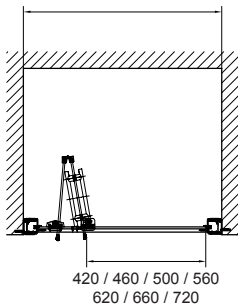

K2 BI-FOLD

APPROVED

DOMESTIC

HOTEL & LEISURE

PRODUCT INFORMATION

EK219CAB70 K2 700 bi-fold
 EK219CAB80 K2 800 bi-fold
 EK219CAB90 K2 900 bi-fold
 EK219CAB100 K2 1000 bi-fold

MID SIZES

EK219CAB76 K2 760 bi-fold
 EK219CAB85 K2 850 bi-fold
 EK219CAB95 K2 950 bi-fold

SPECIFICATIONS

- 1900mm high
- Universally handed
- Magnetic door closure
- 6mm clear toughened safety glass EN 12150-1
- Clearshield - easy clean glass protection
- Polished silver aluminium profiles EN 12373-1
- F-style easy grip chrome handles
- Profile cover caps
- Adjustable wall profiles
- Power shower suitable
- Semi-frameless side panel available
- Lifetime Guarantee*
- 30mm extension wall profile available: 19EXT

SIDE PANELS		
SIDE PANEL	SIZE	ADJUSTMENT
EK219P70	700	660 - 690
EK219P76	760	720 - 750
EK219P80	800	760 - 790
EK219P90	900	860 - 890
EK219P100	1000	960 - 990

BI-FOLD	SIZE	ADJUSTMENT MIN-MAX	ADJUSTMENT WITH SIDE PANEL	DOOR OPENING
EK219CAB70	700	660 - 720	665 - 720	420mm
EK219CAB76	760	700 - 760	705 - 760	460mm
EK219CAB80	800	740 - 800	745 - 800	500mm
EK219CAB85	850	800 - 860	805 - 860	560mm
EK219CAB90	900	900 - 960	865 - 900	620mm
EK219CAB95	950	900 - 960	905 - 960	660mm
EK219CAB100	1000	960 - 1020	965 - 1020	720mm