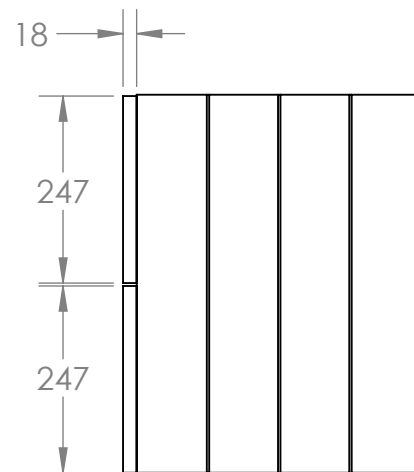

Kingsbury 50cm Wall Hung Unit

N15WH50CLW, N15WH50HBL, N15WH50SGG, N15WH50HGR

SECTION A-A
SCALE 1 : 10