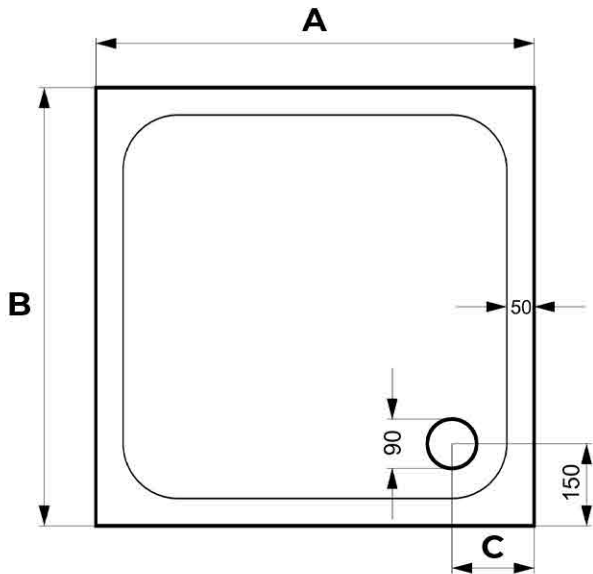

Showering

Purestone Square Slimline Shower Trays

- Slimline 35mm height.
- ABS capped stone resin.
- Optional riser leg and panel pack.
- CE CERT: BS EN 14527 - Class 1 Shower Tray

Product Dimensions

Product Code	A	B	C
ATPSTS7676	760mm	760mm	150mm
ATPSTS8080	800mm	800mm	150mm
ATPSTS9090	900mm	900mm	150mm
ATPSTS1010	1000mm	1000mm	150mm

The information contained on this page was correct at date of issue. Fitting dimensions are provided as a guide only. Some variation may occur due to manufacturing tolerances. We pursue a policy of continuing improvement in design and performance of our products and so reserve the right to change specifications without prior notice. All sizes are listed as accurate as possible however they can vary slightly. Please allow a variant of approx 10-20mm on certain products.