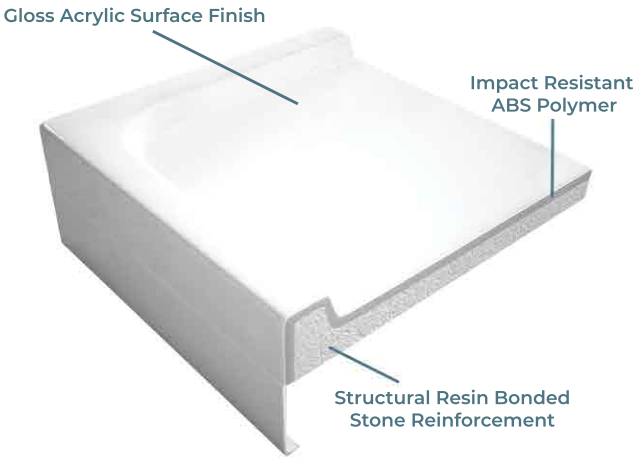

Showering

Purestone Square Slimline Shower Trays

- Slimline 35mm height.
- ABS capped stone resin.
- Optional riser leg and panel pack.
- CE CERT: BS EN 14527 - Class 1 Shower Tray

Product Dimensions

Product Code	A	B	C
ATPSTS7676	760mm	760mm	150mm
ATPSTS8080	800mm	800mm	150mm
ATPSTS9090	900mm	900mm	150mm
ATPSTS1010	1000mm	1000mm	150mm