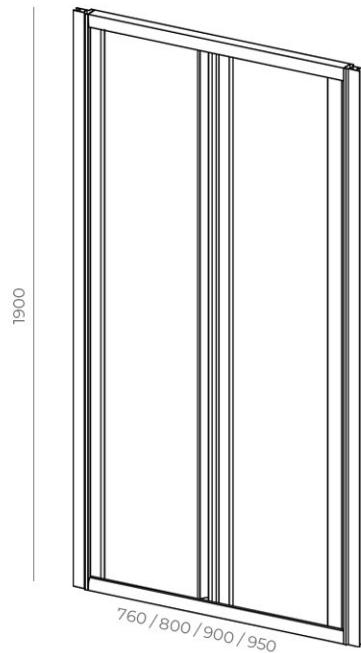

### Bifold Shower Doors

- 1900mm High
- Magnetic Door Closure
- 6mm Clear Toughened Safety Glass
- Easy Clean Glass Protection
- Polished Silver Aluminium Profiles
- Universally Handed
- 10 Year Guarantee

### Product Dimensions

Size	Adjustment Min - Max
760	695 - 755
800	735 - 795
900	835 - 895
950	885 - 945

All measurements shown are in millimetres.

The information contained on this page was correct at date of issue. Fitting dimensions are provided as a guide only. Some variation may occur due to manufacturing tolerances.

We pursue a policy of continuing improvement in design and performance of our products and so reserve the right to change specifications without prior notice.

All sizes are listed as accurate as possible however they can vary slightly. Please allow a variant of approx 10-20mm on certain products.