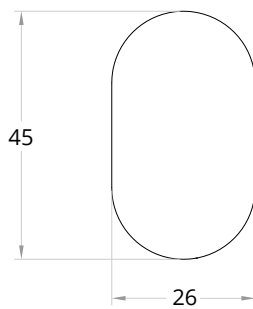

ALITA Robe Hook

CODE	Chrome		UA0072	Matt Black		UA0073
	Brushed Gold		UA0074	Brushed Nickel		UA0075
MATERIAL	Brass					
DIMENSIONS	See technical drawing					
FIXINGS	Screw to wall fixings supplied					

ALITA Toilet Roll Holder

CODE	Chrome		UA0076	Matt Black		UA0077
	Brushed Gold		UA0078	Brushed Nickel		UA0079
MATERIAL	Brass					
DIMENSIONS	See technical drawing					
FIXINGS	Screw to wall fixings supplied					

ALITA Toothbrush Holder

CODE	Chrome		UA0088	Matt Black		UA0089
	Brushed Gold		UA0090	Brushed Nickel		UA0091
MATERIAL	Brass, Frosted Glass					
DIMENSIONS	See technical drawing					
FIXINGS	Screw to wall fixings supplied					

ALITA Towel Rail

CODE	Chrome		UA0084	Matt Black		UA0085
	Brushed Gold		UA0086	Brushed Nickel		UA0087
MATERIAL	Brass					
DIMENSIONS	See technical drawing					
FIXINGS	Screw to wall fixings supplied					