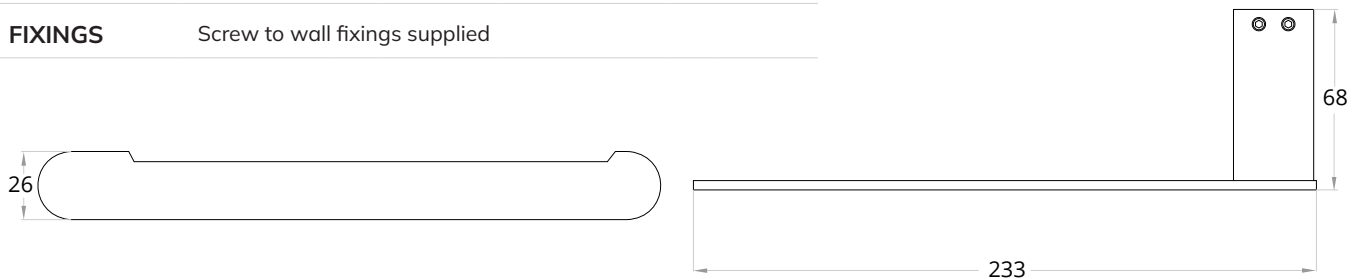

ALITA Towel Holder

CODE	Chrome		UA0080	Matt Black		UA0081
	Brushed Gold		UA0082	Brushed Nickel		UA0083
MATERIAL	Brass					
DIMENSIONS	See technical drawing					
FIXINGS	Screw to wall fixings supplied