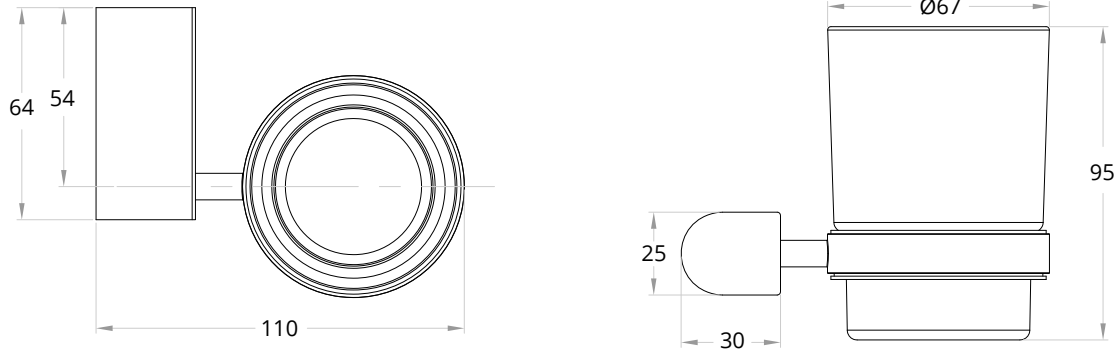

ALITA Robe Hook

CODE	Chrome		UA0072	Matt Black		UA0073
	Brushed Gold		UA0074	Brushed Nickel		UA0075
MATERIAL	Brass					
DIMENSIONS	See technical drawing					
FIXINGS	Screw to wall fixings supplied					

ALITA Toilet Roll Holder

CODE	Chrome		UA0076	Matt Black		UA0077
	Brushed Gold		UA0078	Brushed Nickel		UA0079
MATERIAL	Brass					
DIMENSIONS	See technical drawing					
FIXINGS	Screw to wall fixings supplied					

ALITA Toothbrush Holder

CODE	Chrome		UA0088	Matt Black		UA0089
	Brushed Gold		UA0090	Brushed Nickel		UA0091
MATERIAL	Brass, Frosted Glass					
DIMENSIONS	See technical drawing					
FIXINGS	Screw to wall fixings supplied					

ALITA Towel Rail

CODE	Chrome		UA0084	Matt Black		UA0085
	Brushed Gold		UA0086	Brushed Nickel		UA0087
MATERIAL	Brass					
DIMENSIONS	See technical drawing					
FIXINGS	Screw to wall fixings supplied					