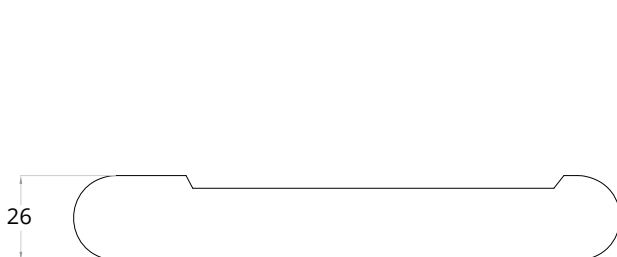

ALITA Robe Hook

CODE	Chrome		UA0072	Matt Black		UA0073
	Brushed Gold		UA0074	Brushed Nickel		UA0075
MATERIAL	Brass					
DIMENSIONS	See technical drawing					
FIXINGS	Screw to wall fixings supplied					

ALITA Toilet Roll Holder

CODE	Chrome		UA0076	Matt Black		UA0077
	Brushed Gold		UA0078	Brushed Nickel		UA0079
MATERIAL	Brass					
DIMENSIONS	See technical drawing					
FIXINGS	Screw to wall fixings supplied					

ALITA Toothbrush Holder

CODE	Chrome		UA0088	Matt Black		UA0089
	Brushed Gold		UA0090	Brushed Nickel		UA0091
MATERIAL	Brass, Frosted Glass					
DIMENSIONS	See technical drawing					
FIXINGS	Screw to wall fixings supplied					

ALITA Towel Holder

CODE	Chrome		UA0080	Matt Black		UA0081
	Brushed Gold		UA0082	Brushed Nickel		UA0083
MATERIAL	Brass					
DIMENSIONS	See technical drawing					
FIXINGS	Screw to wall fixings supplied					