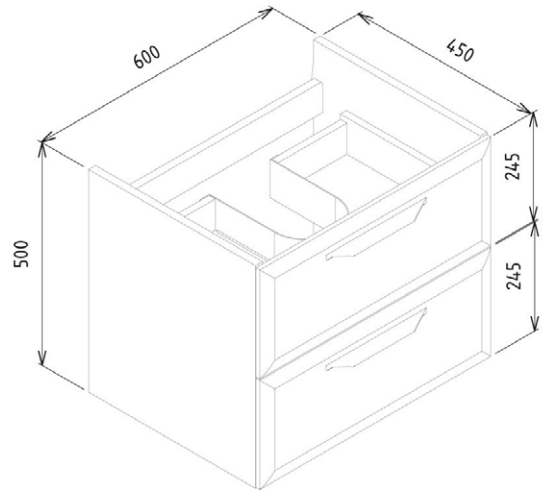

Nola

Bathroom Furniture

600mm

800mm

The information on this page was accurate at the time of publication. All fitting dimensions are provided for guidance only and may vary slightly due to manufacturing tolerances.