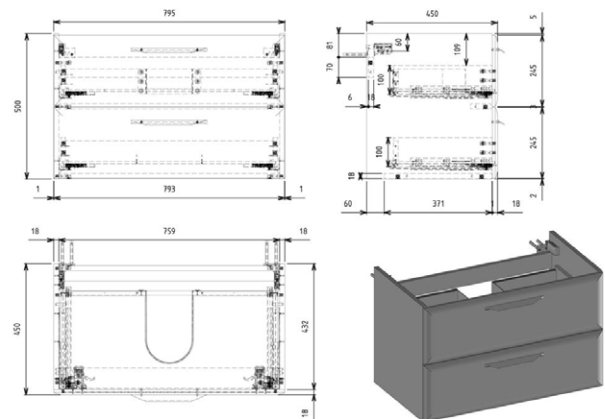

Nola

Bathroom Furniture

600mm

800mm

The information on this page was accurate at the time of publication. All fitting dimensions are provided for guidance only and may vary slightly due to manufacturing tolerances.