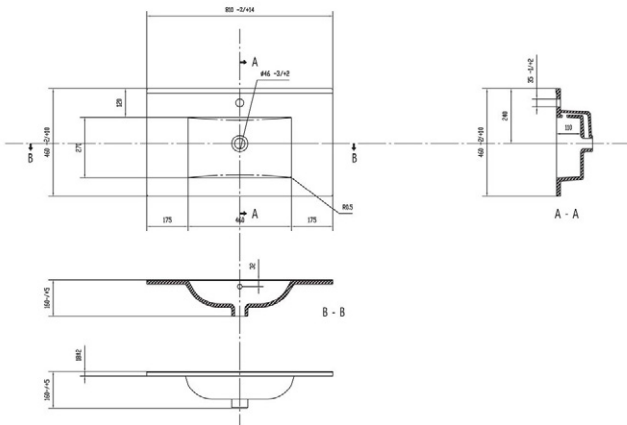

Nola

Bathroom Furniture

600mm

800mm

The information on this page was accurate at the time of publication. All fitting dimensions are provided for guidance only and may vary slightly due to manufacturing tolerances.