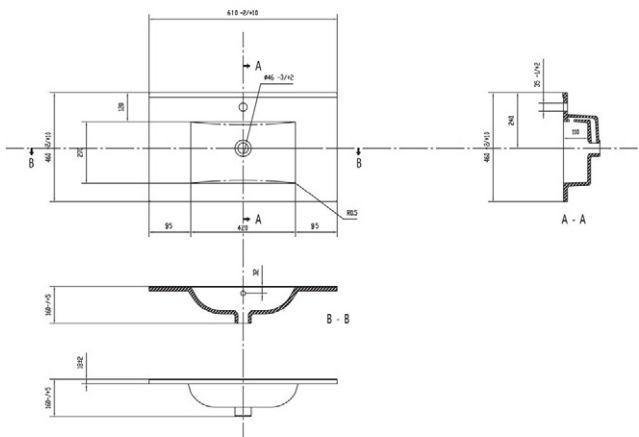

Nola

Bathroom Furniture

600mm

800mm

The information on this page was accurate at the time of publication. All fitting dimensions are provided for guidance only and may vary slightly due to manufacturing tolerances.