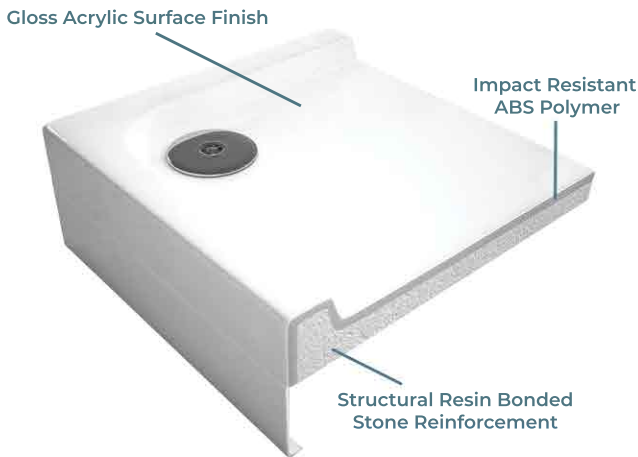

Showering

Purestone Slimline Shower Trays

- Slimline 35mm height.
- ABS capped stone resin.
- Optional riser leg and panel pack.
- CE CERT: BS EN 14527 - Class 1 Shower Tray

Product Dimensions

Product Code	A	B	C
ATPSTR9076	900mm	760mm	150mm
ATPSTR9080	900mm	800mm	150mm
ATPSTR1080	1000mm	800mm	150mm
ATPSTR1090	1000mm	900mm	150mm
ATPSTR1180	1100mm	800mm	150mm
ATPSTR1190	1100mm	900mm	150mm
ATPSTR1280	1200mm	800mm	150mm
ATPSTR1290	1200mm	900mm	150mm