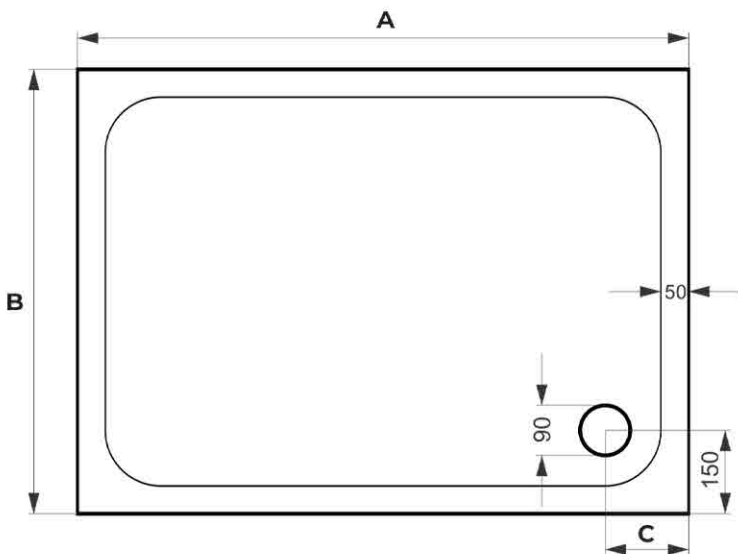

Showering

Purestone Slimline Shower Trays

- Slimline 35mm height.
- ABS capped stone resin.
- Optional riser leg and panel pack.
- CE CERT: BS EN 14527 - Class 1 Shower Tray

Product Dimensions

Product Code	A	B	C
ATPSTR9076	900mm	760mm	150mm
ATPSTR9080	900mm	800mm	150mm
ATPSTR1080	1000mm	800mm	150mm
ATPSTR1090	1000mm	900mm	150mm
ATPSTR1180	1100mm	800mm	150mm
ATPSTR1190	1100mm	900mm	150mm
ATPSTR1280	1200mm	800mm	150mm
ATPSTR1290	1200mm	900mm	150mm

The information contained on this page was correct at date of issue. Fitting dimensions are provided as a guide only. Some variation may occur due to manufacturing tolerances. We pursue a policy of continuing improvement in design and performance of our products and so reserve the right to change specifications without prior notice. All sizes are listed as accurate as possible however they can vary slightly. Please allow a variant of approx 10-20mm on certain products.