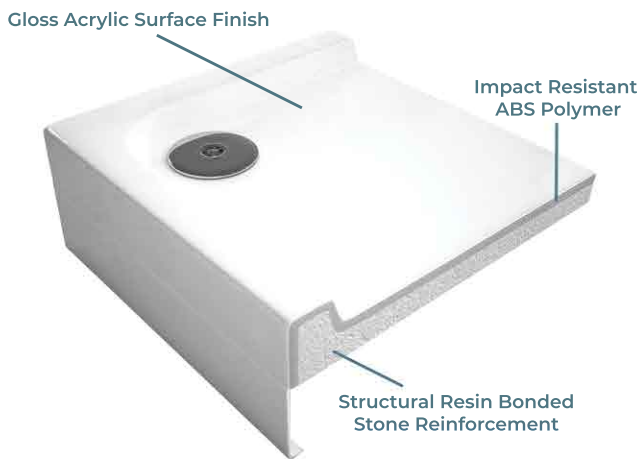

Showering

Purestone Slimline Shower Trays

- Slimline 35mm height.
- ABS capped stone resin.
- Optional riser leg and panel pack.
- CE CERT: BS EN 14527 - Class 1 Shower Tray

Product Dimensions

Product Code	A	B	C
ATPSTR9076	900mm	760mm	150mm
ATPSTR9080	900mm	800mm	150mm
ATPSTR1080	1000mm	800mm	150mm
ATPSTR1090	1000mm	900mm	150mm
ATPSTR1180	1100mm	800mm	150mm
ATPSTR1190	1100mm	900mm	150mm
ATPSTR1280	1200mm	800mm	150mm
ATPSTR1290	1200mm	900mm	150mm