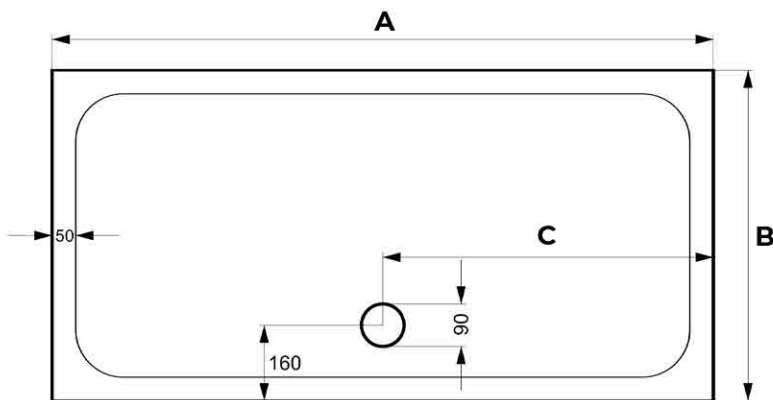

Showering

Purestone Slimline Shower Trays

- Slimline 35mm height.
- ABS capped stone resin.
- Optional riser leg and panel pack.
- CE CERT: BS EN 14527 - Class 1 Shower Tray

Product Dimensions

Product Code	A	B	C
ATPSTR1480	1400mm	800mm	700mm
ATPSTR1490	1400mm	900mm	700mm
ATPSTR1580	1500mm	800mm	750mm
ATPSTR1590	1500mm	900mm	750mm
ATPSTR1780	1700mm	800mm	850mm
ATPSTR1790	1700mm	900mm	850mm

The information contained on this page was correct at date of issue. Fitting dimensions are provided as a guide only. Some variation may occur due to manufacturing tolerances. We pursue a policy of continuing improvement in design and performance of our products and so reserve the right to change specifications without prior notice. All sizes are listed as accurate as possible however they can vary slightly. Please allow a variant of approx 10-20mm on certain products.