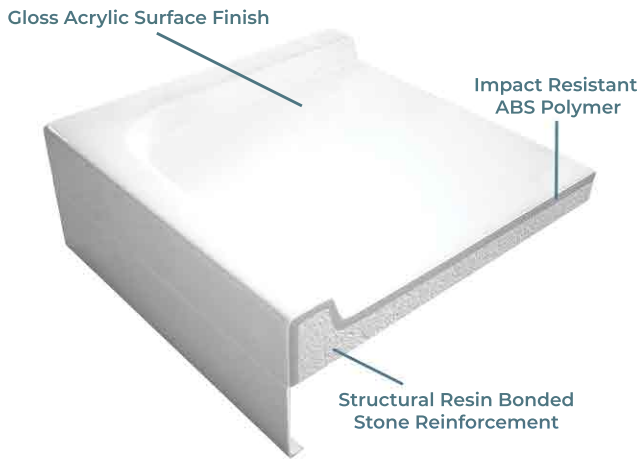

Showering

Purestone Slimline Shower Trays

- Slimline 35mm height.
- ABS capped stone resin.
- Optional riser leg and panel pack.
- CE CERT: BS EN 14527 - Class 1 Shower Tray

Product Dimensions

Product Code	A	B	C
ATPSTR1480	1400mm	800mm	700mm
ATPSTR1490	1400mm	900mm	700mm
ATPSTR1580	1500mm	800mm	750mm
ATPSTR1590	1500mm	900mm	750mm
ATPSTR1780	1700mm	800mm	850mm
ATPSTR1790	1700mm	900mm	850mm