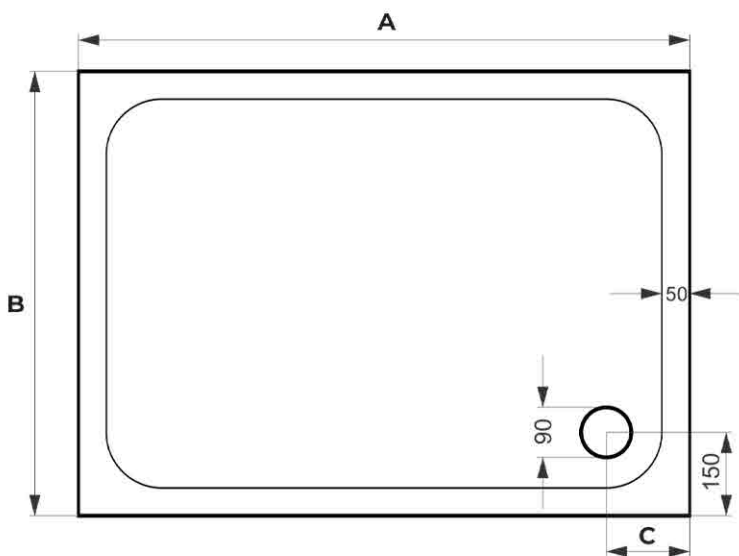

Showering

Purestone Slimline Shower Trays

- Slimline 35mm height.
- ABS capped stone resin.
- Optional riser leg and panel pack.
- CE CERT: BS EN 14527 - Class 1 Shower Tray

Product Dimensions

Product Code	A	B	C
ATPSTR9076	900mm	760mm	150mm
ATPSTR9080	900mm	800mm	150mm
ATPSTR1080	1000mm	800mm	150mm
ATPSTR1090	1000mm	900mm	150mm
ATPSTR1180	1100mm	800mm	150mm
ATPSTR1190	1100mm	900mm	150mm
ATPSTR1280	1200mm	800mm	150mm
ATPSTR1290	1200mm	900mm	150mm

The information contained on this page was correct at date of issue. Fitting dimensions are provided as a guide only. Some variation may occur due to manufacturing tolerances. We pursue a policy of continuing improvement in design and performance of our products and so reserve the right to change specifications without prior notice. All sizes are listed as accurate as possible however they can vary slightly. Please allow a variant of approx 10-20mm on certain products.