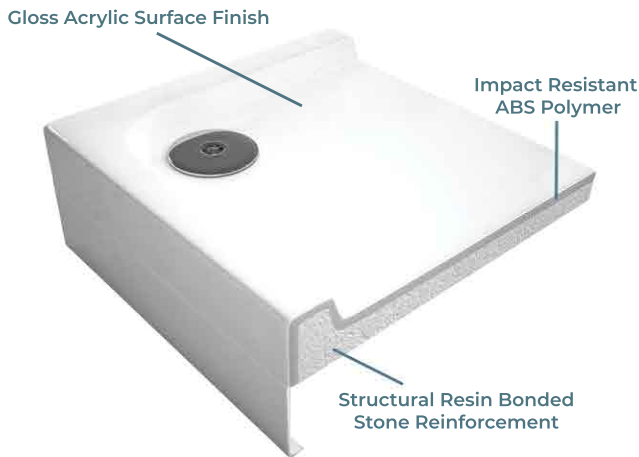

Showering

Purestone Slimline Shower Trays

- Slimline 35mm height.
- ABS capped stone resin.
- Optional riser leg and panel pack.
- CE CERT: BS EN 14527 - Class 1 Shower Tray

Product Dimensions

Product Code	A	B	C
ATPSTR9076	900mm	760mm	150mm
ATPSTR9080	900mm	800mm	150mm
ATPSTR1080	1000mm	800mm	150mm
ATPSTR1090	1000mm	900mm	150mm
ATPSTR1180	1100mm	800mm	150mm
ATPSTR1190	1100mm	900mm	150mm
ATPSTR1280	1200mm	800mm	150mm
ATPSTR1290	1200mm	900mm	150mm