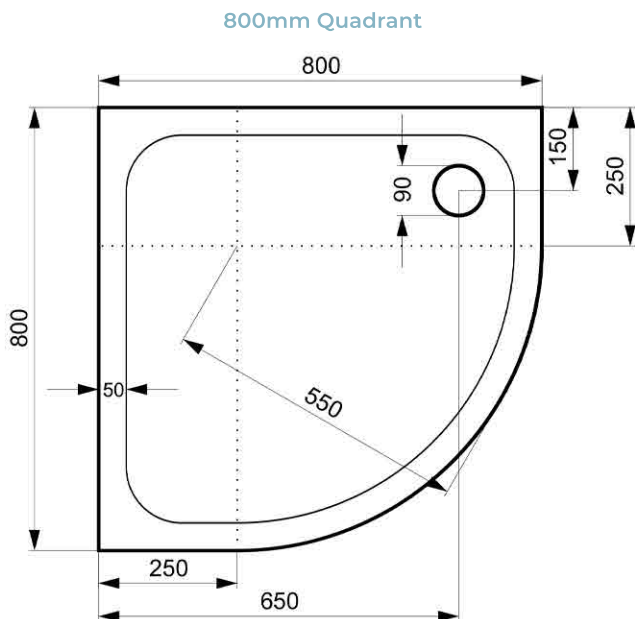

Purestone Quadrant Slimline Shower Trays

- Slimline 35mm height.
- ABS capped stone resin.
- Optional riser leg and panel pack.
- CE CERT: BS EN 14527 - Class 1 Shower Tray

Product Dimensions

The information contained on this page was correct at date of issue. Fitting dimensions are provided as a guide only. Some variation may occur due to manufacturing tolerances. We pursue a policy of continuing improvement in design and performance of our products and so reserve the right to change specifications without prior notice. All sizes are listed as accurate as possible however they can vary slightly. Please allow a variant of approx 10-20mm on certain products.