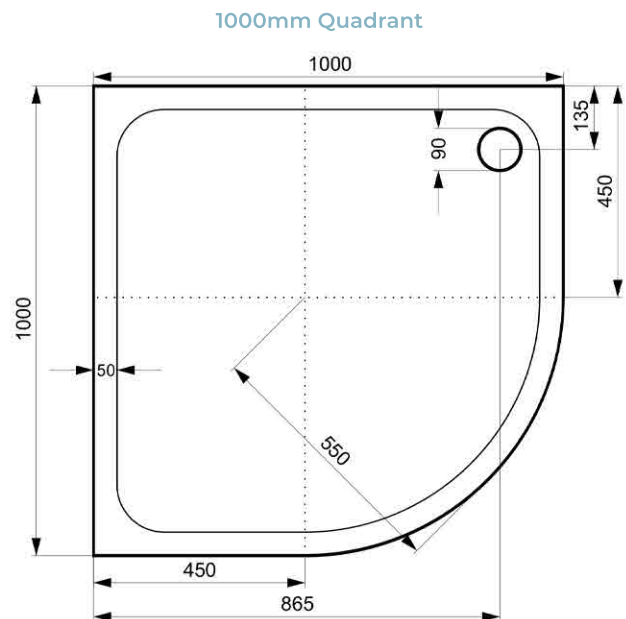

Purestone Quadrant Slimline Shower Trays

- Slimline 35mm height.
- ABS capped stone resin.
- Optional riser leg and panel pack.
- CE CERT: BS EN 14527 - Class 1 Shower Tray

Product Dimensions

The information contained on this page was correct at date of issue. Fitting dimensions are provided as a guide only. Some variation may occur due to manufacturing tolerances. We pursue a policy of continuing improvement in design and performance of our products and so reserve the right to change specifications without prior notice. All sizes are listed as accurate as possible however they can vary slightly. Please allow a variant of approx 10-20mm on certain products.