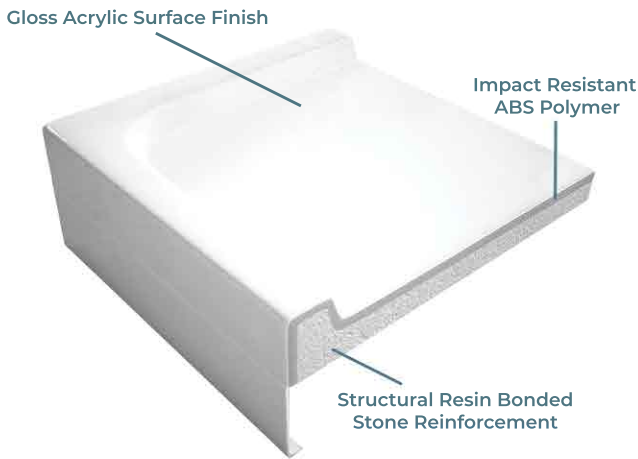

Purestone Quadrant Slimline Shower Trays

- Slimline 35mm height.
- ABS capped stone resin.
- Optional riser leg and panel pack.
- CE CERT: BS EN 14527 - Class 1 Shower Tray

Product Dimensions

The information contained on this page was correct at date of issue. Fitting dimensions are provided as a guide only. Some variation may occur due to manufacturing tolerances. We pursue a policy of continuing improvement in design and performance of our products and so reserve the right to change specifications without prior notice. All sizes are listed as accurate as possible however they can vary slightly. Please allow a variant of approx 10-20mm on certain products.