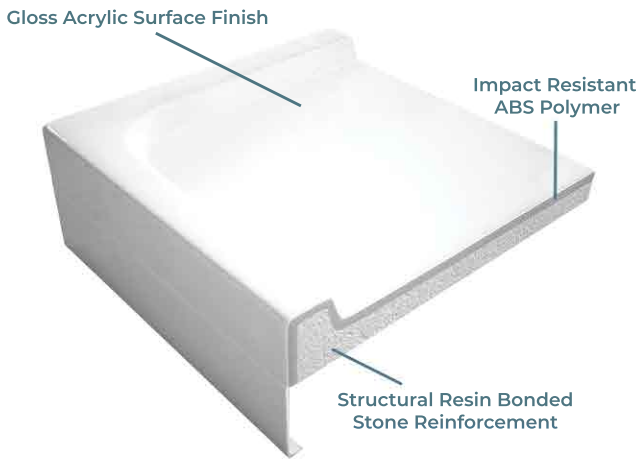

**Purestone Quadrant Slimline Shower Trays**

- Slimline 35mm height.
- ABS capped stone resin.
- Optional riser leg and panel pack.
- CE CERT: BS EN 14527 - Class 1 Shower Tray

**Product Dimensions**

The information contained on this page was correct at date of issue. Fitting dimensions are provided as a guide only. Some variation may occur due to manufacturing tolerances. We pursue a policy of continuing improvement in design and performance of our products and so reserve the right to change specifications without prior notice. All sizes are listed as accurate as possible however they can vary slightly. Please allow a variant of approx 10-20mm on certain products.