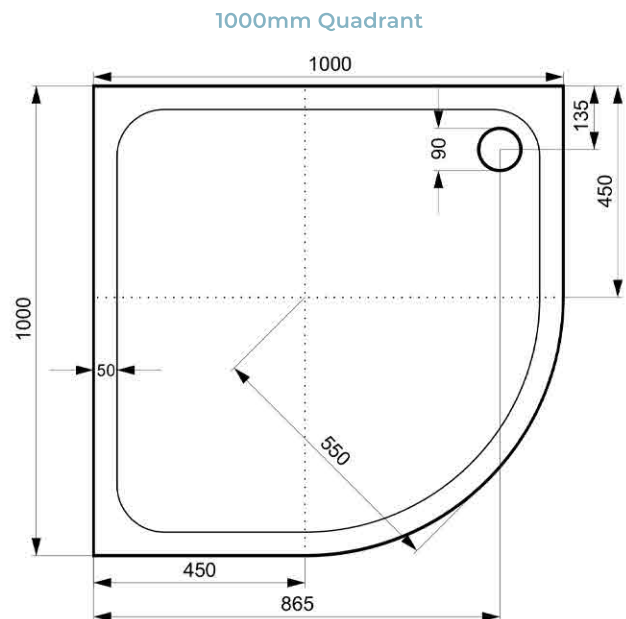

**Purestone Quadrant Slimline Shower Trays**

- Slimline 35mm height.
- ABS capped stone resin.
- Optional riser leg and panel pack.
- CE CERT: BS EN 14527 - Class 1 Shower Tray

**Product Dimensions**

The information contained on this page was correct at date of issue. Fitting dimensions are provided as a guide only. Some variation may occur due to manufacturing tolerances. We pursue a policy of continuing improvement in design and performance of our products and so reserve the right to change specifications without prior notice. All sizes are listed as accurate as possible however they can vary slightly. Please allow a variant of approx 10-20mm on certain products.