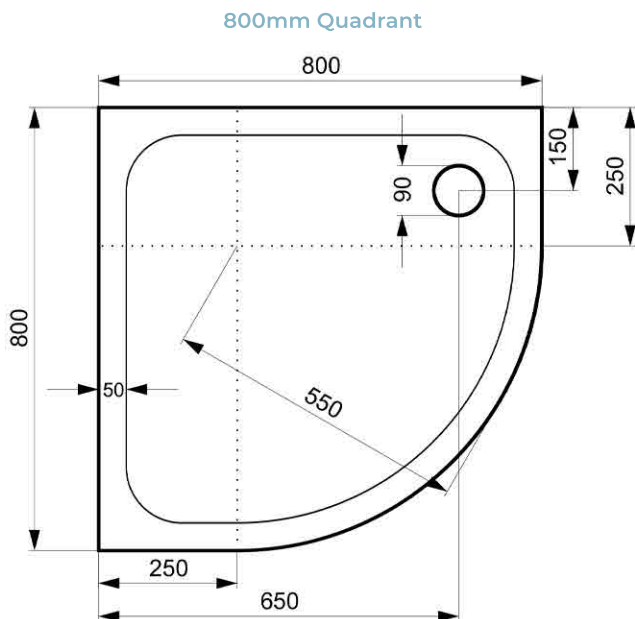

**Purestone Quadrant Slimline Shower Trays**

- Slimline 35mm height.
- ABS capped stone resin.
- Optional riser leg and panel pack.
- CE CERT: BS EN 14527 - Class 1 Shower Tray

**Product Dimensions**

The information contained on this page was correct at date of issue. Fitting dimensions are provided as a guide only. Some variation may occur due to manufacturing tolerances. We pursue a policy of continuing improvement in design and performance of our products and so reserve the right to change specifications without prior notice. All sizes are listed as accurate as possible however they can vary slightly. Please allow a variant of approx 10-20mm on certain products.