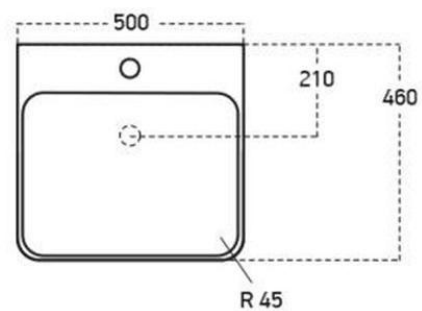

Data Sheet

Ridge Wall Hung 2 Drawer Vanity Units

500mm

The information contained on this page was correct at date of issue. Fitting dimensions are provided as a guide only. Some variation may occur due to manufacturing tolerances. We pursue a policy of continuing improvement in design and performance of our products and so reserve the right to change specifications without prior notice. All sizes are listed as accurate as possible however they can vary slightly.

Please allow a variant of approx 10-20mm on certain products

Data Sheet

Ridge Wall Hung 2 Drawer Vanity Units

600mm

The information contained on this page was correct at date of issue. Fitting dimensions are provided as a guide only. Some variation may occur due to manufacturing tolerances. We pursue a policy of continuing improvement in design and performance of our products and so reserve the right to change specifications without prior notice. All sizes are listed as accurate as possible however they can vary slightly.

Please allow a variant of approx 10-20mm on certain products

Data Sheet

Ridge Wall Hung 2 Drawer Vanity Units

800mm

The information contained on this page was correct at date of issue. Fitting dimensions are provided as a guide only. Some variation may occur due to manufacturing tolerances. We pursue a policy of continuing improvement in design and performance of our products and so reserve the right to change specifications without prior notice. All sizes are listed as accurate as possible however they can vary slightly.

Please allow a variant of approx 10-20mm on certain products