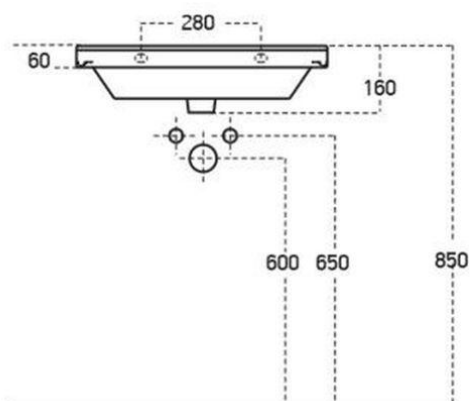

Data Sheet

Ridge Wall Hung 2 Drawer Vanity Units

500mm

The information contained on this page was correct at date of issue. Fitting dimensions are provided as a guide only. Some variation may occur due to manufacturing tolerances. We pursue a policy of continuing improvement in design and performance of our products and so reserve the right to change specifications without prior notice. All sizes are listed as accurate as possible however they can vary slightly.

Please allow a variant of approx 10-20mm on certain products

Data Sheet

Ridge Wall Hung 2 Drawer Vanity Units

600mm

The information contained on this page was correct at date of issue. Fitting dimensions are provided as a guide only. Some variation may occur due to manufacturing tolerances. We pursue a policy of continuing improvement in design and performance of our products and so reserve the right to change specifications without prior notice. All sizes are listed as accurate as possible however they can vary slightly.

Please allow a variant of approx 10-20mm on certain products

Data Sheet

Ridge Wall Hung 2 Drawer Vanity Units

800mm

The information contained on this page was correct at date of issue. Fitting dimensions are provided as a guide only. Some variation may occur due to manufacturing tolerances. We pursue a policy of continuing improvement in design and performance of our products and so reserve the right to change specifications without prior notice. All sizes are listed as accurate as possible however they can vary slightly.

Please allow a variant of approx 10-20mm on certain products