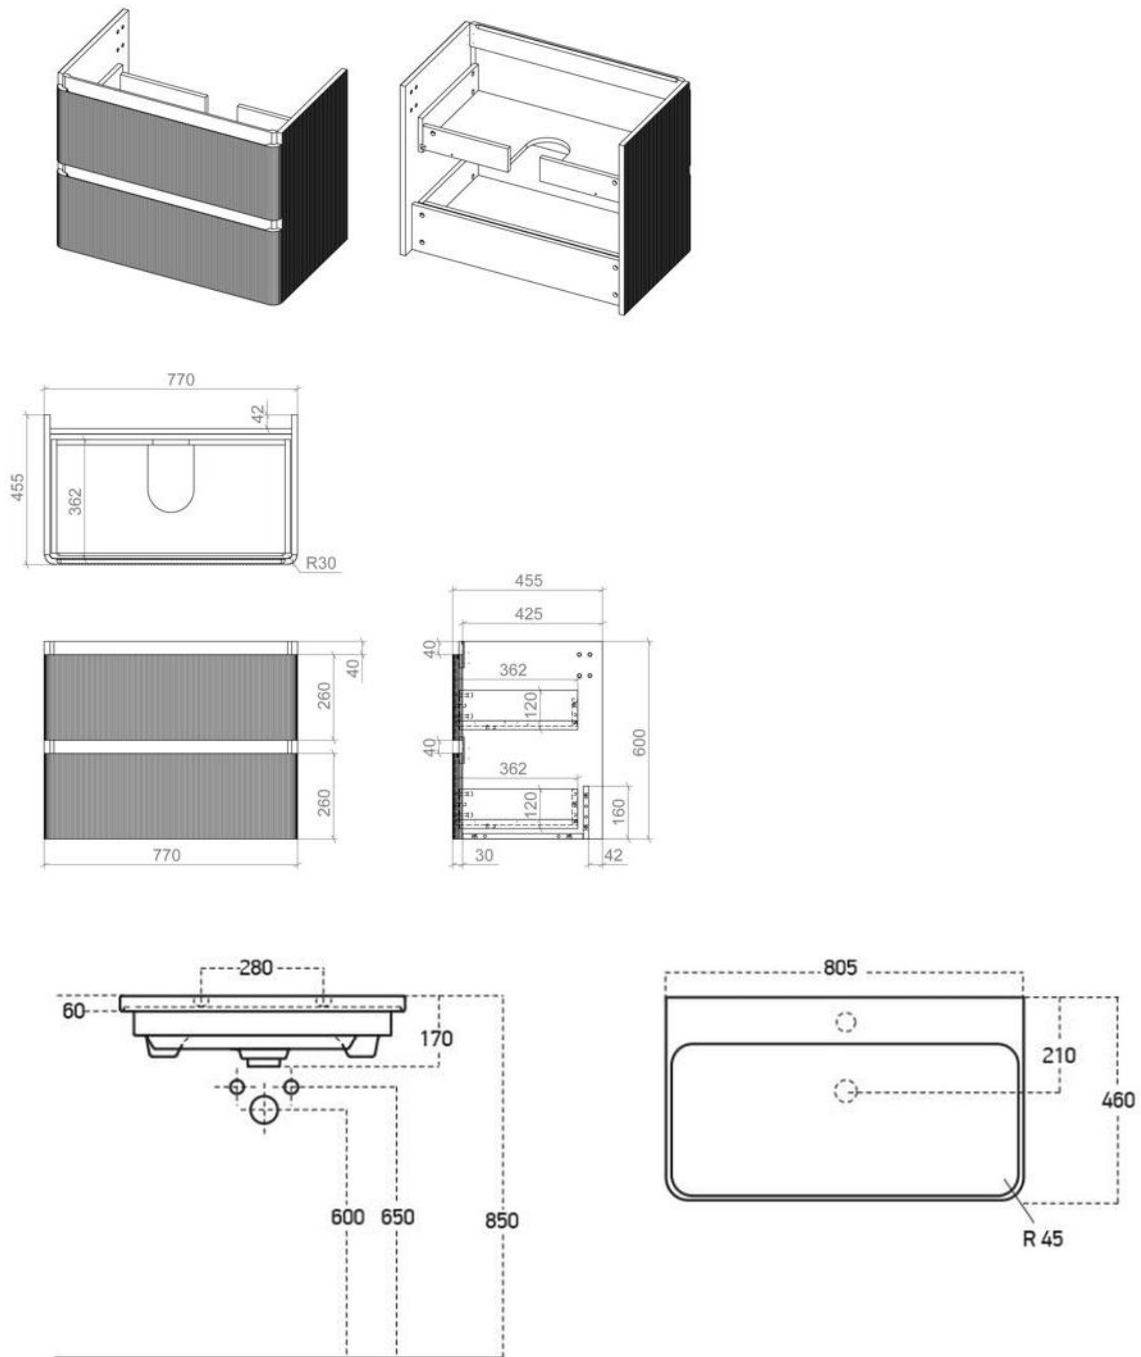

Data Sheet

Ridge Wall Hung 2 Drawer Vanity Units

500mm

The information contained on this page was correct at date of issue. Fitting dimensions are provided as a guide only. Some variation may occur due to manufacturing tolerances. We pursue a policy of continuing improvement in design and performance of our products and so reserve the right to change specifications without prior notice. All sizes are listed as accurate as possible however they can vary slightly.

Please allow a variant of approx 10-20mm on certain products

Data Sheet

Ridge Wall Hung 2 Drawer Vanity Units

600mm

The information contained on this page was correct at date of issue. Fitting dimensions are provided as a guide only. Some variation may occur due to manufacturing tolerances. We pursue a policy of continuing improvement in design and performance of our products and so reserve the right to change specifications without prior notice. All sizes are listed as accurate as possible however they can vary slightly.

Please allow a variant of approx 10-20mm on certain products

Data Sheet

Ridge Wall Hung 2 Drawer Vanity Units

800mm

The information contained on this page was correct at date of issue. Fitting dimensions are provided as a guide only. Some variation may occur due to manufacturing tolerances. We pursue a policy of continuing improvement in design and performance of our products and so reserve the right to change specifications without prior notice. All sizes are listed as accurate as possible however they can vary slightly.

Please allow a variant of approx 10-20mm on certain products