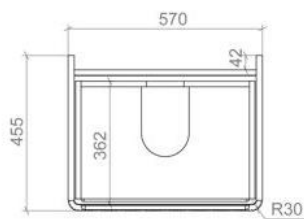

Data Sheet

Ridge Wall Hung 2 Drawer Vanity Units

500mm

The information contained on this page was correct at date of issue. Fitting dimensions are provided as a guide only. Some variation may occur due to manufacturing tolerances. We pursue a policy of continuing improvement in design and performance of our products and so reserve the right to change specifications without prior notice. All sizes are listed as accurate as possible however they can vary slightly.

Please allow a variant of approx 10-20mm on certain products

Data Sheet

Ridge Wall Hung 2 Drawer Vanity Units

600mm

The information contained on this page was correct at date of issue. Fitting dimensions are provided as a guide only. Some variation may occur due to manufacturing tolerances. We pursue a policy of continuing improvement in design and performance of our products and so reserve the right to change specifications without prior notice. All sizes are listed as accurate as possible however they can vary slightly.

Please allow a variant of approx 10-20mm on certain products

Data Sheet

Ridge Wall Hung 2 Drawer Vanity Units

800mm

The information contained on this page was correct at date of issue. Fitting dimensions are provided as a guide only. Some variation may occur due to manufacturing tolerances. We pursue a policy of continuing improvement in design and performance of our products and so reserve the right to change specifications without prior notice. All sizes are listed as accurate as possible however they can vary slightly.

Please allow a variant of approx 10-20mm on certain products