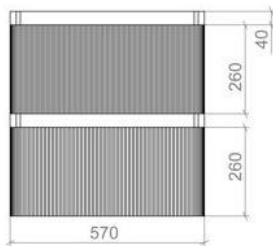

Data Sheet

Ridge Wall Hung 2 Drawer Vanity Units

500mm

The information contained on this page was correct at date of issue. Fitting dimensions are provided as a guide only. Some variation may occur due to manufacturing tolerances. We pursue a policy of continuing improvement in design and performance of our products and so reserve the right to change specifications without prior notice. All sizes are listed as accurate as possible however they can vary slightly.

Please allow a variant of approx 10-20mm on certain products

Data Sheet

Ridge Wall Hung 2 Drawer Vanity Units

600mm

The information contained on this page was correct at date of issue. Fitting dimensions are provided as a guide only. Some variation may occur due to manufacturing tolerances. We pursue a policy of continuing improvement in design and performance of our products and so reserve the right to change specifications without prior notice. All sizes are listed as accurate as possible however they can vary slightly.

Please allow a variant of approx 10-20mm on certain products

Data Sheet

Ridge Wall Hung 2 Drawer Vanity Units

800mm

The information contained on this page was correct at date of issue. Fitting dimensions are provided as a guide only. Some variation may occur due to manufacturing tolerances. We pursue a policy of continuing improvement in design and performance of our products and so reserve the right to change specifications without prior notice. All sizes are listed as accurate as possible however they can vary slightly.

Please allow a variant of approx 10-20mm on certain products