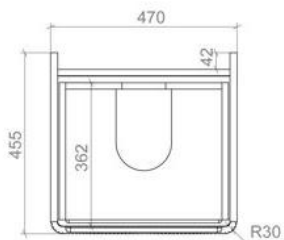

Data Sheet

Ridge Wall Hung 2 Drawer Vanity Units

500mm

The information contained on this page was correct at date of issue. Fitting dimensions are provided as a guide only. Some variation may occur due to manufacturing tolerances. We pursue a policy of continuing improvement in design and performance of our products and so reserve the right to change specifications without prior notice. All sizes are listed as accurate as possible however they can vary slightly.

Please allow a variant of approx 10-20mm on certain products

Data Sheet

Ridge Wall Hung 2 Drawer Vanity Units

600mm

The information contained on this page was correct at date of issue. Fitting dimensions are provided as a guide only. Some variation may occur due to manufacturing tolerances. We pursue a policy of continuing improvement in design and performance of our products and so reserve the right to change specifications without prior notice. All sizes are listed as accurate as possible however they can vary slightly.

Please allow a variant of approx 10-20mm on certain products

Data Sheet

Ridge Wall Hung 2 Drawer Vanity Units

800mm

The information contained on this page was correct at date of issue. Fitting dimensions are provided as a guide only. Some variation may occur due to manufacturing tolerances. We pursue a policy of continuing improvement in design and performance of our products and so reserve the right to change specifications without prior notice. All sizes are listed as accurate as possible however they can vary slightly.

Please allow a variant of approx 10-20mm on certain products