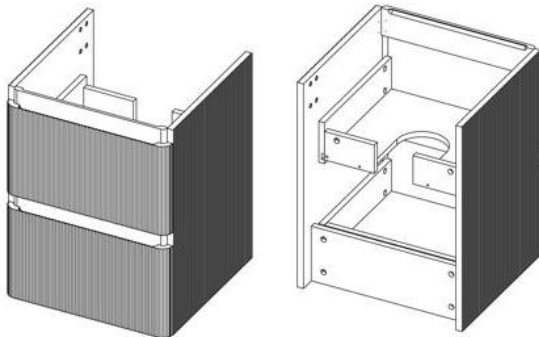

Data Sheet

Ridge Wall Hung 2 Drawer Vanity Units

500mm

The information contained on this page was correct at date of issue. Fitting dimensions are provided as a guide only. Some variation may occur due to manufacturing tolerances. We pursue a policy of continuing improvement in design and performance of our products and so reserve the right to change specifications without prior notice. All sizes are listed as accurate as possible however they can vary slightly.

Please allow a variant of approx 10-20mm on certain products

Data Sheet

Ridge Wall Hung 2 Drawer Vanity Units

600mm

The information contained on this page was correct at date of issue. Fitting dimensions are provided as a guide only. Some variation may occur due to manufacturing tolerances. We pursue a policy of continuing improvement in design and performance of our products and so reserve the right to change specifications without prior notice. All sizes are listed as accurate as possible however they can vary slightly.

Please allow a variant of approx 10-20mm on certain products

Data Sheet

Ridge Wall Hung 2 Drawer Vanity Units

800mm

The information contained on this page was correct at date of issue. Fitting dimensions are provided as a guide only. Some variation may occur due to manufacturing tolerances. We pursue a policy of continuing improvement in design and performance of our products and so reserve the right to change specifications without prior notice. All sizes are listed as accurate as possible however they can vary slightly.

Please allow a variant of approx 10-20mm on certain products