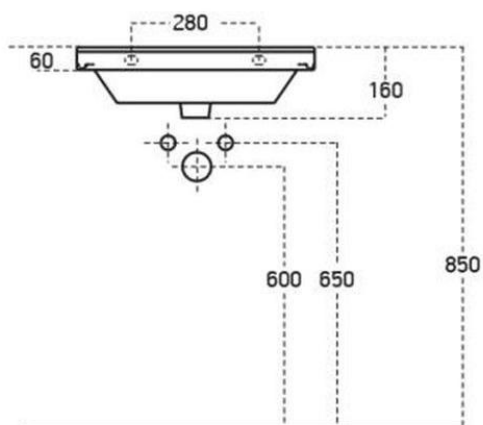

Data Sheet

Ridge Wall Hung 2 Drawer Vanity Units

500mm

The information contained on this page was correct at date of issue. Fitting dimensions are provided as a guide only. Some variation may occur due to manufacturing tolerances. We pursue a policy of continuing improvement in design and performance of our products and so reserve the right to change specifications without prior notice. All sizes are listed as accurate as possible however they can vary slightly.

Please allow a variant of approx 10-20mm on certain products

Data Sheet

Ridge Wall Hung 2 Drawer Vanity Units

600mm

The information contained on this page was correct at date of issue. Fitting dimensions are provided as a guide only. Some variation may occur due to manufacturing tolerances. We pursue a policy of continuing improvement in design and performance of our products and so reserve the right to change specifications without prior notice. All sizes are listed as accurate as possible however they can vary slightly.

Please allow a variant of approx 10-20mm on certain products

Data Sheet

Ridge Wall Hung 2 Drawer Vanity Units

800mm

The information contained on this page was correct at date of issue. Fitting dimensions are provided as a guide only. Some variation may occur due to manufacturing tolerances. We pursue a policy of continuing improvement in design and performance of our products and so reserve the right to change specifications without prior notice. All sizes are listed as accurate as possible however they can vary slightly.

Please allow a variant of approx 10-20mm on certain products