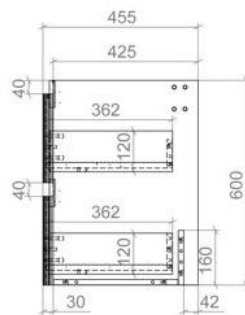

Data Sheet

Ridge Wall Hung 2 Drawer Vanity Units

500mm

The information contained on this page was correct at date of issue. Fitting dimensions are provided as a guide only. Some variation may occur due to manufacturing tolerances. We pursue a policy of continuing improvement in design and performance of our products and so reserve the right to change specifications without prior notice. All sizes are listed as accurate as possible however they can vary slightly.

Please allow a variant of approx 10-20mm on certain products

Data Sheet

Ridge Wall Hung 2 Drawer Vanity Units

600mm

The information contained on this page was correct at date of issue. Fitting dimensions are provided as a guide only. Some variation may occur due to manufacturing tolerances. We pursue a policy of continuing improvement in design and performance of our products and so reserve the right to change specifications without prior notice. All sizes are listed as accurate as possible however they can vary slightly.

Please allow a variant of approx 10-20mm on certain products

Data Sheet

Ridge Wall Hung 2 Drawer Vanity Units

800mm

The information contained on this page was correct at date of issue. Fitting dimensions are provided as a guide only. Some variation may occur due to manufacturing tolerances. We pursue a policy of continuing improvement in design and performance of our products and so reserve the right to change specifications without prior notice. All sizes are listed as accurate as possible however they can vary slightly.

Please allow a variant of approx 10-20mm on certain products