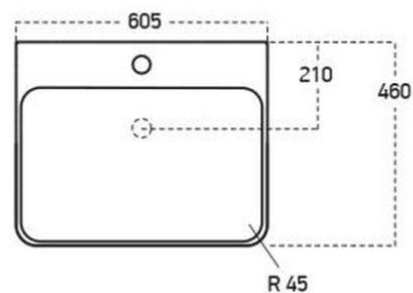

Data Sheet

Ridge Wall Hung 2 Drawer Vanity Units

500mm

The information contained on this page was correct at date of issue. Fitting dimensions are provided as a guide only. Some variation may occur due to manufacturing tolerances. We pursue a policy of continuing improvement in design and performance of our products and so reserve the right to change specifications without prior notice. All sizes are listed as accurate as possible however they can vary slightly.

Please allow a variant of approx 10-20mm on certain products

Data Sheet

Ridge Wall Hung 2 Drawer Vanity Units

600mm

The information contained on this page was correct at date of issue. Fitting dimensions are provided as a guide only. Some variation may occur due to manufacturing tolerances. We pursue a policy of continuing improvement in design and performance of our products and so reserve the right to change specifications without prior notice. All sizes are listed as accurate as possible however they can vary slightly.

Please allow a variant of approx 10-20mm on certain products

Data Sheet

Ridge Wall Hung 2 Drawer Vanity Units

800mm

The information contained on this page was correct at date of issue. Fitting dimensions are provided as a guide only. Some variation may occur due to manufacturing tolerances. We pursue a policy of continuing improvement in design and performance of our products and so reserve the right to change specifications without prior notice. All sizes are listed as accurate as possible however they can vary slightly.

Please allow a variant of approx 10-20mm on certain products