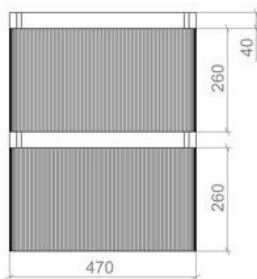

Data Sheet

Ridge Wall Hung 2 Drawer Vanity Units

500mm

The information contained on this page was correct at date of issue. Fitting dimensions are provided as a guide only. Some variation may occur due to manufacturing tolerances. We pursue a policy of continuing improvement in design and performance of our products and so reserve the right to change specifications without prior notice. All sizes are listed as accurate as possible however they can vary slightly.

Please allow a variant of approx 10-20mm on certain products

Data Sheet

Ridge Wall Hung 2 Drawer Vanity Units

600mm

The information contained on this page was correct at date of issue. Fitting dimensions are provided as a guide only. Some variation may occur due to manufacturing tolerances. We pursue a policy of continuing improvement in design and performance of our products and so reserve the right to change specifications without prior notice. All sizes are listed as accurate as possible however they can vary slightly.

Please allow a variant of approx 10-20mm on certain products

Data Sheet

Ridge Wall Hung 2 Drawer Vanity Units

800mm

The information contained on this page was correct at date of issue. Fitting dimensions are provided as a guide only. Some variation may occur due to manufacturing tolerances. We pursue a policy of continuing improvement in design and performance of our products and so reserve the right to change specifications without prior notice. All sizes are listed as accurate as possible however they can vary slightly.

Please allow a variant of approx 10-20mm on certain products