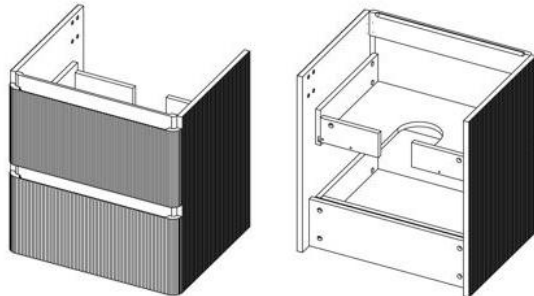

Data Sheet

Ridge Wall Hung 2 Drawer Vanity Units

500mm

The information contained on this page was correct at date of issue. Fitting dimensions are provided as a guide only. Some variation may occur due to manufacturing tolerances. We pursue a policy of continuing improvement in design and performance of our products and so reserve the right to change specifications without prior notice. All sizes are listed as accurate as possible however they can vary slightly.

Please allow a variant of approx 10-20mm on certain products

Data Sheet

Ridge Wall Hung 2 Drawer Vanity Units

600mm

The information contained on this page was correct at date of issue. Fitting dimensions are provided as a guide only. Some variation may occur due to manufacturing tolerances. We pursue a policy of continuing improvement in design and performance of our products and so reserve the right to change specifications without prior notice. All sizes are listed as accurate as possible however they can vary slightly.

Please allow a variant of approx 10-20mm on certain products

Data Sheet

Ridge Wall Hung 2 Drawer Vanity Units

800mm

The information contained on this page was correct at date of issue. Fitting dimensions are provided as a guide only. Some variation may occur due to manufacturing tolerances. We pursue a policy of continuing improvement in design and performance of our products and so reserve the right to change specifications without prior notice. All sizes are listed as accurate as possible however they can vary slightly.

Please allow a variant of approx 10-20mm on certain products