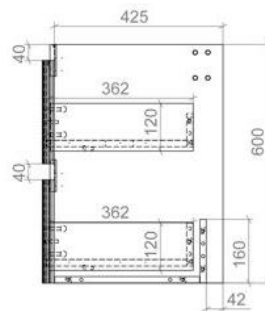

Data Sheet

Ridge Wall Hung 2 Drawer Vanity Units

500mm

The information contained on this page was correct at date of issue. Fitting dimensions are provided as a guide only. Some variation may occur due to manufacturing tolerances. We pursue a policy of continuing improvement in design and performance of our products and so reserve the right to change specifications without prior notice. All sizes are listed as accurate as possible however they can vary slightly.

Please allow a variant of approx 10-20mm on certain products

Data Sheet

Ridge Wall Hung 2 Drawer Vanity Units

600mm

The information contained on this page was correct at date of issue. Fitting dimensions are provided as a guide only. Some variation may occur due to manufacturing tolerances. We pursue a policy of continuing improvement in design and performance of our products and so reserve the right to change specifications without prior notice. All sizes are listed as accurate as possible however they can vary slightly.

Please allow a variant of approx 10-20mm on certain products

Data Sheet

Ridge Wall Hung 2 Drawer Vanity Units

800mm

The information contained on this page was correct at date of issue. Fitting dimensions are provided as a guide only. Some variation may occur due to manufacturing tolerances. We pursue a policy of continuing improvement in design and performance of our products and so reserve the right to change specifications without prior notice. All sizes are listed as accurate as possible however they can vary slightly.

Please allow a variant of approx 10-20mm on certain products