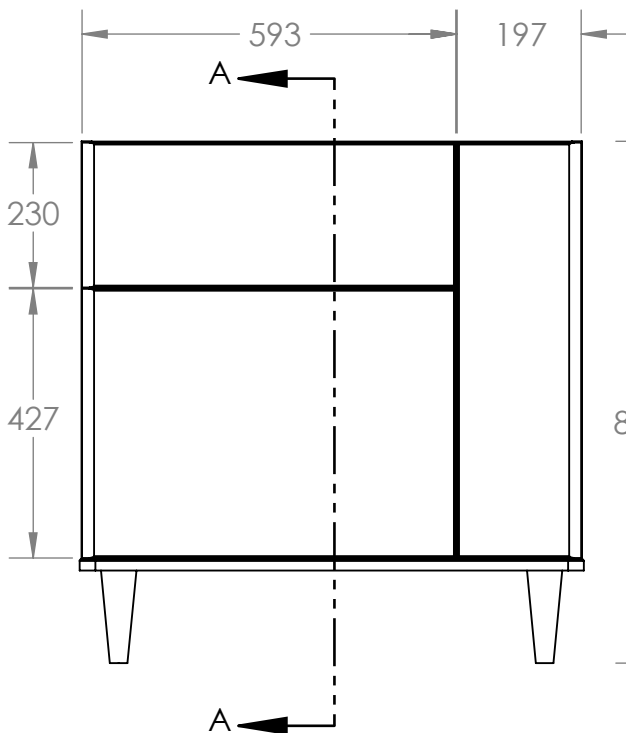

**Sierra 80cm Wall Hung Unit**

N24WH80MWH, N24WH80MGR, N24WH80HGR, N24WH80WOA

Leg Kit Sold Separately

SECTION A-A