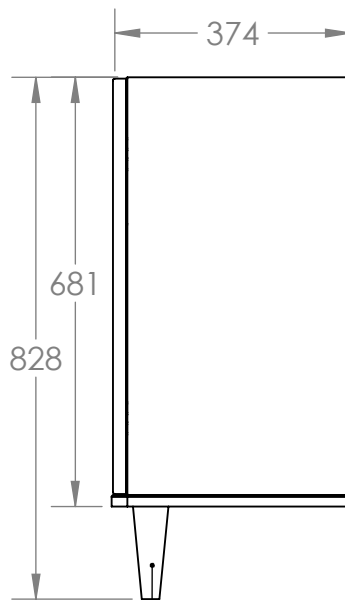

**Sierra 80cm Wall Hung Unit**

N24WH80MWH, N24WH80MGR, N24WH80HGR, N24WH80WOA

Leg Kit Sold Separately

SECTION A-A