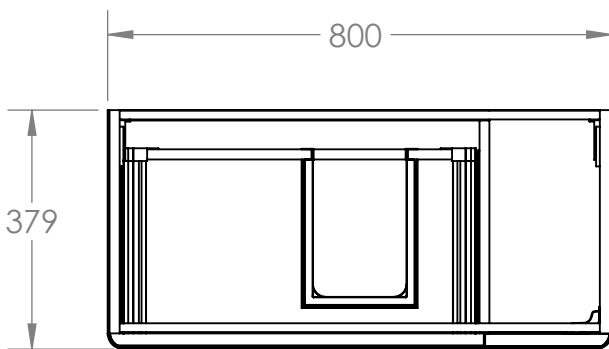

**Sierra 80cm Wall Hung Unit**

N24WH80MWH, N24WH80MGR, N24WH80HGR, N24WH80WOA

Leg Kit Sold Separately

SECTION A-A