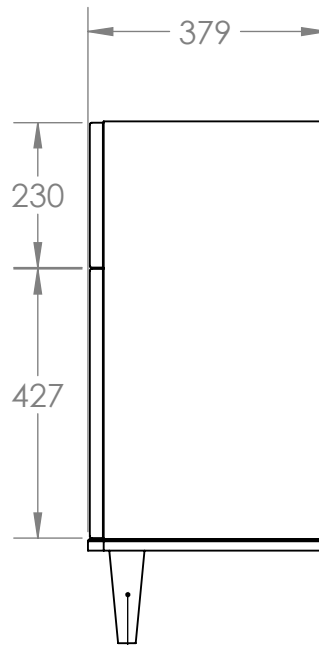

Sierra 60cm Wall Hung Unit

N24WH60MWH, N24WH60MGR, N24WH60HGR,
N24WH60WOA

Leg Kit Sold Separately

SECTION A-A