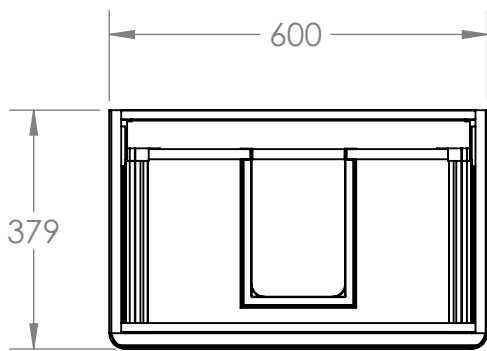

Sierra 60cm Wall Hung Unit

N24WH60MWH, N24WH60MGR, N24WH60HGR,
N24WH60WOA

Leg Kit Sold Separately

SECTION A-A