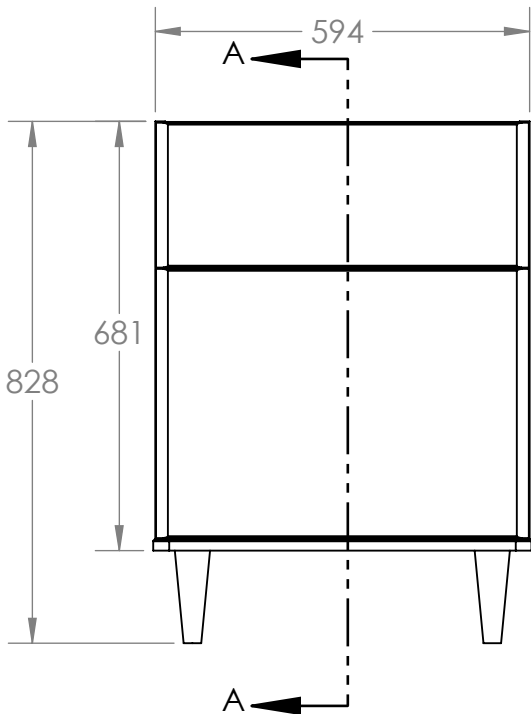

Sierra 60cm Wall Hung Unit

N24WH60MWH, N24WH60MGR, N24WH60HGR,
N24WH60WOA

Leg Kit Sold Separately

SECTION A-A