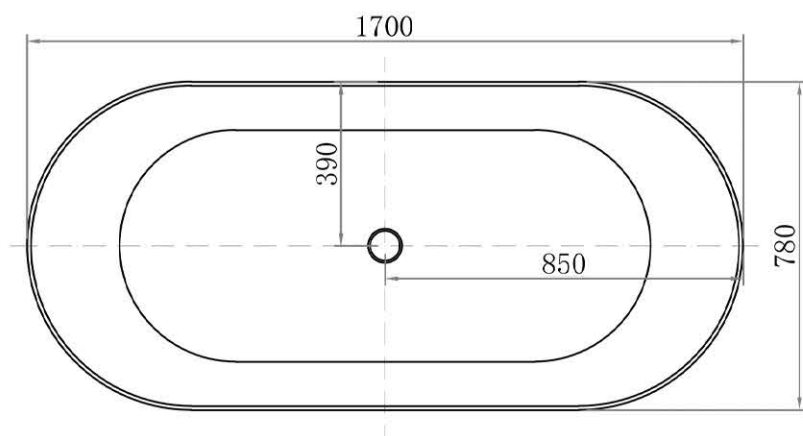

Product Dimensions

Please Note - The coating on this product is finished to a high standard. To clean the surface properly, use a soft sponge/cloth and warm water **ONLY**. On no account should any bathroom cleaner be used on this bath.

The information contained on this page was correct at date of issue. Fitting dimensions are provided as a guide only. Some variation may occur due to manufacturing tolerances. We pursue a policy of continuing improvement in design and performance of our products and so reserve the right to change specifications without prior notice. All sizes are listed as accurate as possible however they can vary slightly. Please allow a variant of approx 10-20mm on certain products.