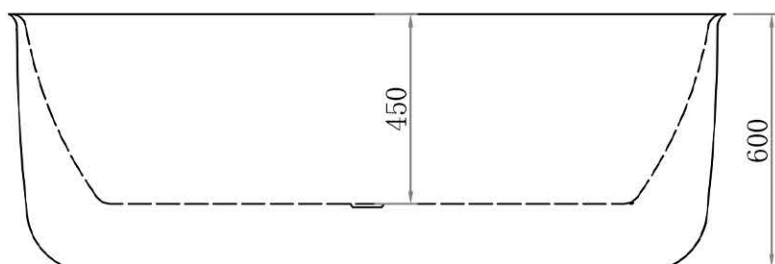

Product Dimensions

Please Note - The coating on this product is finished to a high standard. To clean the surface properly, use a soft sponge/cloth and warm water **ONLY**. On no account should any bathroom cleaner be used on this bath.

The information contained on this page was correct at date of issue. Fitting dimensions are provided as a guide only. Some variation may occur due to manufacturing tolerances. We pursue a policy of continuing improvement in design and performance of our products and so reserve the right to change specifications without prior notice. All sizes are listed as accurate as possible however they can vary slightly. Please allow a variant of approx 10-20mm on certain products.