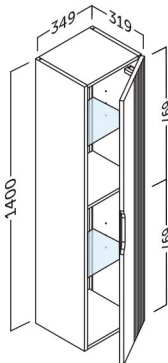

Varys. Tall

Finish

- Vagar grey
- Figi green
- Vermont blue

The glass shelf can change the position +/- 64 mm.