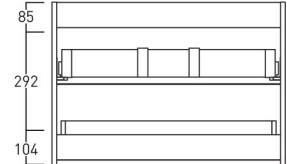

Metal interior drawers. Costilla metálica. Guia metálica. Costella metálica. Saiheski metalikoia. Costela metálica.

Soft close. Cierre amortiguado. Com amortecedor. Tancament suau. Motelgailudun itxierazko. Peche amortecido.

Grass sliding system. Guías Grass. Glissières Grass. Guide Grass. Korpusschiene Grass.

- Height and depth adjustable suspension.
- 2 adjustable drawers with silentslow closing and integrated handles.
- 19 mm MDF front / 19 mm MDF side panels.