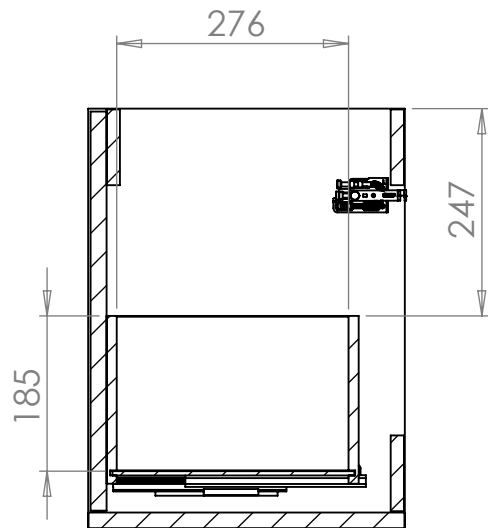

Veles Wall Hung 38 x 60cm

N21WH38X60MWH, N21WH38X60SGR, N21WH38X60DBL, N21WH38X60LOA

INTERNAL SIDE VIEW

Veles Wall Hung 38 x 60cm

N21WH38X60MWH, N21WH38X60SGR, N21WH38X60DBL,
N21WH38X60LOA