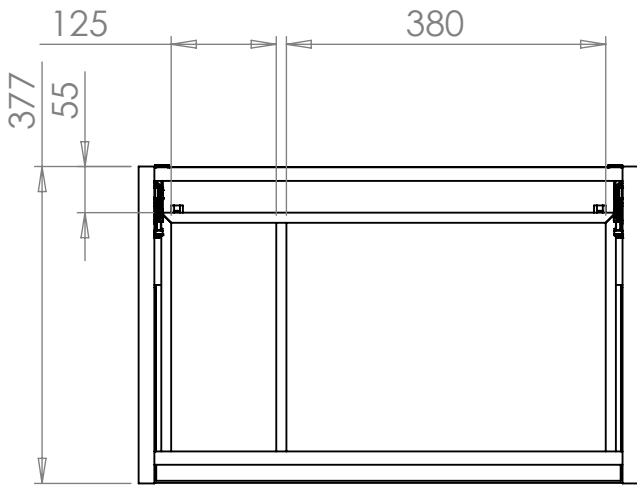

Veles Wall Hung 38 x 60cm

N21WH38X60MWH, N21WH38X60SGR, N21WH38X60DBL, N21WH38X60LOA

INTERNAL SIDE VIEW

Veles Wall Hung 38 x 60cm

N21WH38X60MWH, N21WH38X60SGR, N21WH38X60DBL,
N21WH38X60LOA