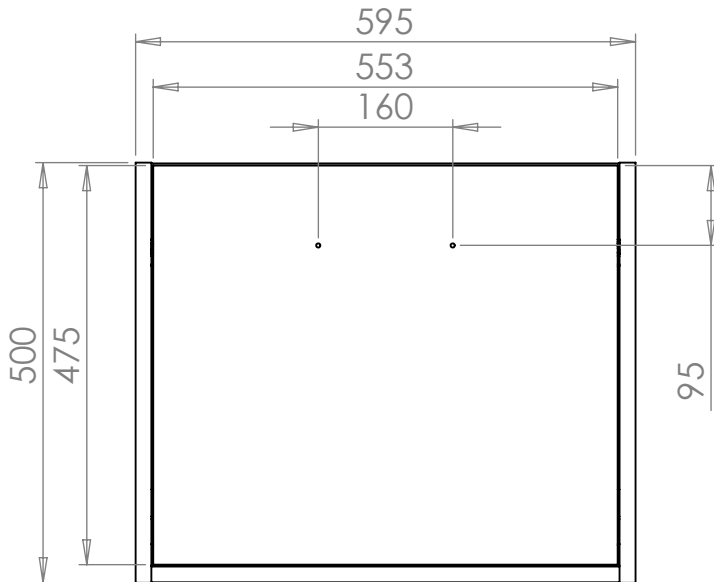

Veles Wall Hung 38 x 60cm

N21WH38X60MWH, N21WH38X60SGR, N21WH38X60DBL, N21WH38X60LOA

INTERNAL SIDE VIEW

Veles Wall Hung 38 x 60cm

N21WH38X60MWH, N21WH38X60SGR, N21WH38X60DBL,
N21WH38X60LOA