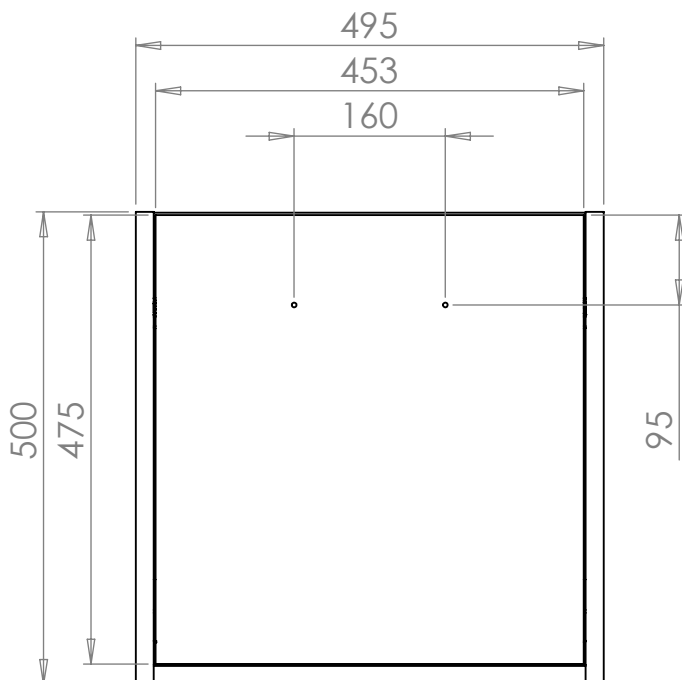

Veles Wall Hung 38 x 50cm

N21WH38X50MWH, N21WH38X50SGR, N21WH38X50DBL,
N21WH38X50LOA

INTERNAL SIDE VIEW

Veles Wall Hung 38 x 50cm

N21WH38X50MWH, N21WH38X50SGR, N21WH38X50DBL,
N21WH38X50LOA

DRAWER