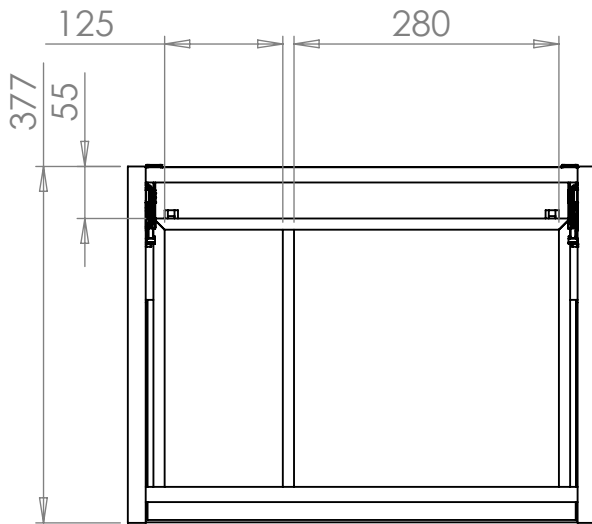

Veles Wall Hung 38 x 50cm

N21WH38X50MWH, N21WH38X50SGR, N21WH38X50DBL,
N21WH38X50LOA

INTERNAL SIDE VIEW

Veles Wall Hung 38 x 50cm

N21WH38X50MWH, N21WH38X50SGR, N21WH38X50DBL,
N21WH38X50LOA

DRAWER