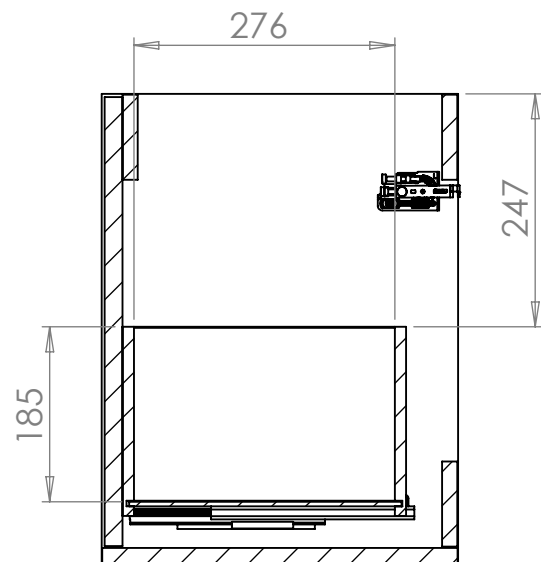

Veles Wall Hung 38 x 50cm

N21WH38X50MWH, N21WH38X50SGR, N21WH38X50DBL,
N21WH38X50LOA

INTERNAL SIDE VIEW

Veles Wall Hung 38 x 50cm

N21WH38X50MWH, N21WH38X50SGR, N21WH38X50DBL,
N21WH38X50LOA

DRAWER