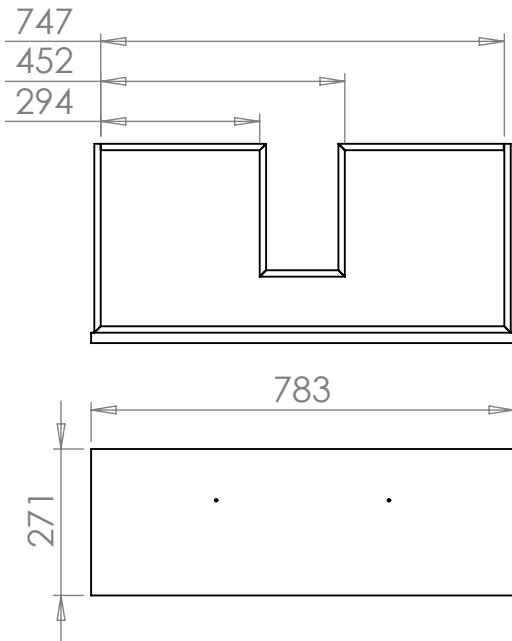

Veles Wall Hung 45 x 85cm

N21WH45X85MWH, N21WH45X85SGR, N21WH45X85DBL, N21WH45X85LOA

INTERNAL SIDE VIEW

Veles Wall Hung 45 x 85cm

N21WH45X85MWH, N21WH45X85SGR, N21WH45X85DBL, N21WH45X85LOA

TOP DRAWER

BOTTOM DRAWER