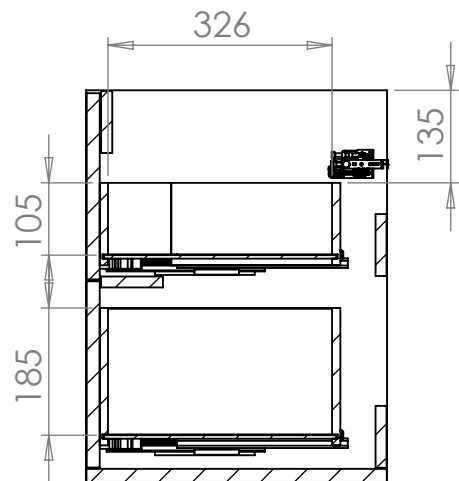

Veles Wall Hung 45 x 85cm

N21WH45X85MWH, N21WH45X85SGR, N21WH45X85DBL, N21WH45X85LOA

INTERNAL SIDE VIEW

Veles Wall Hung 45 x 85cm

N21WH45X85MWH, N21WH45X85SGR, N21WH45X85DBL, N21WH45X85LOA

TOP DRAWER

BOTTOM DRAWER