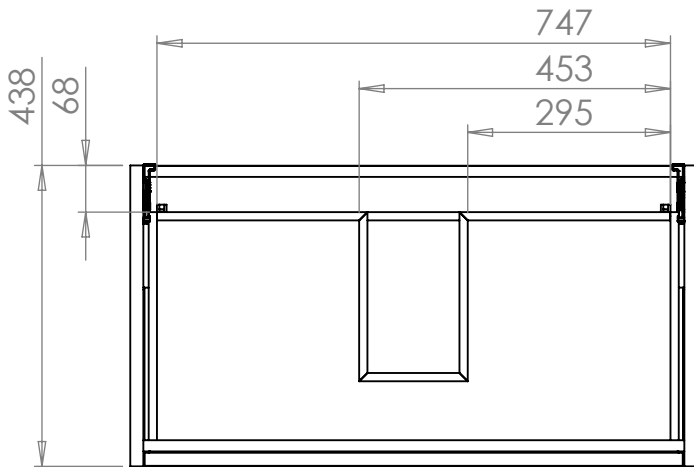

Veles Wall Hung 45 x 85cm

N21WH45X85MWH, N21WH45X85SGR, N21WH45X85DBL, N21WH45X85LOA

INTERNAL SIDE VIEW

Veles Wall Hung 45 x 85cm

N21WH45X85MWH, N21WH45X85SGR, N21WH45X85DBL, N21WH45X85LOA

TOP DRAWER

BOTTOM DRAWER