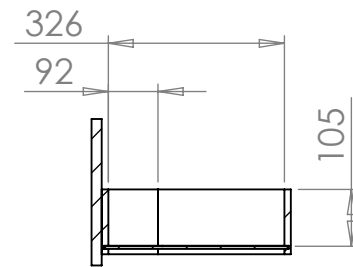

Veles Wall Hung 45 x 85cm

N21WH45X85MWH, N21WH45X85SGR, N21WH45X85DBL, N21WH45X85LOA

INTERNAL SIDE VIEW

Veles Wall Hung 45 x 85cm

N21WH45X85MWH, N21WH45X85SGR, N21WH45X85DBL, N21WH45X85LOA

TOP DRAWER

BOTTOM DRAWER