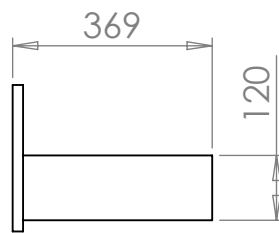

Veles Wall Hung 45 x 85cm

N21WH45X85MWH, N21WH45X85SGR, N21WH45X85DBL, N21WH45X85LOA

INTERNAL SIDE VIEW

Veles Wall Hung 45 x 85cm

N21WH45X85MWH, N21WH45X85SGR, N21WH45X85DBL, N21WH45X85LOA

TOP DRAWER

BOTTOM DRAWER