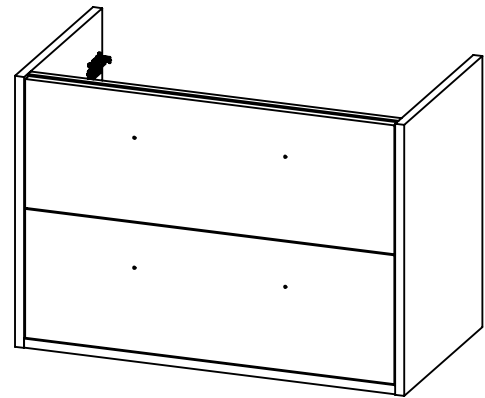

Veles Wall Hung 45 x 85cm

N21WH45X85MWH, N21WH45X85SGR, N21WH45X85DBL, N21WH45X85LOA

INTERNAL SIDE VIEW

Veles Wall Hung 45 x 85cm

N21WH45X85MWH, N21WH45X85SGR, N21WH45X85DBL, N21WH45X85LOA

TOP DRAWER

BOTTOM DRAWER