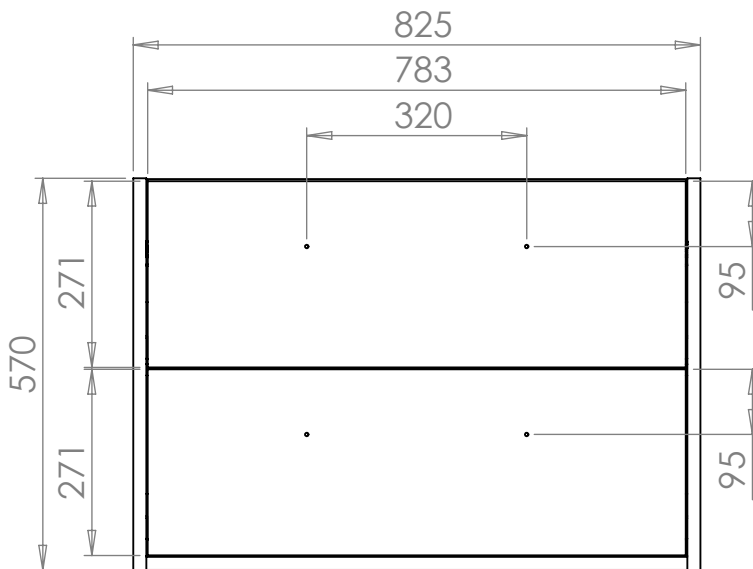

Veles Wall Hung 45 x 85cm

N21WH45X85MWH, N21WH45X85SGR, N21WH45X85DBL, N21WH45X85LOA

INTERNAL SIDE VIEW

Veles Wall Hung 45 x 85cm

N21WH45X85MWH, N21WH45X85SGR, N21WH45X85DBL, N21WH45X85LOA

TOP DRAWER

BOTTOM DRAWER