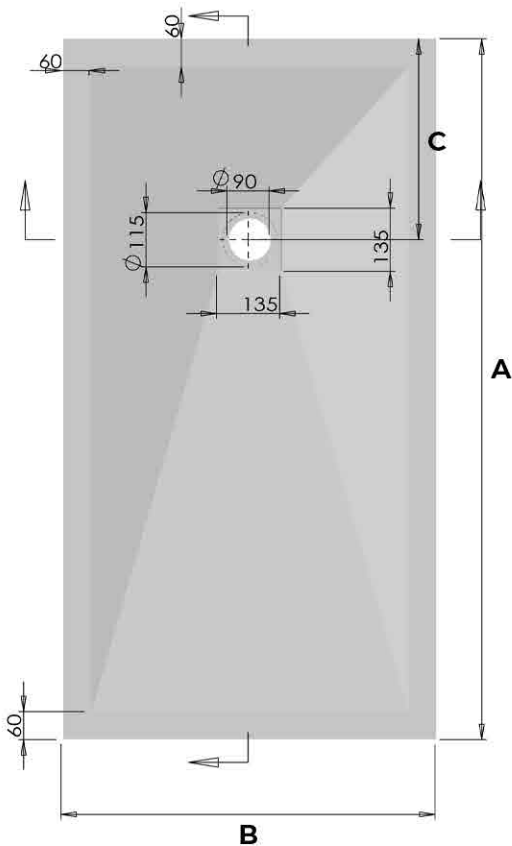

Rectangular Slate Shower Tray

- Available in both white & anthracite.
- 30mm in height (recessable)
- Integrated waste.
- Slate surface antislip.
- Fast flow waste included.
- CE approved.

Product Dimensions

Product Code	A	B	C
ATSST1080 A/W	1000mm	800mm	310mm
ATSST1090 A/W	1000mm	900mm	310mm
ATSST1280 A/W	1200mm	800mm	310mm
ATSST1290 A/W	1200mm	900mm	310mm
ATSST1480 A/W	1400mm	800mm	430mm
ATSST1490 A/W	1400mm	900mm	430mm
ATSST1580 A/W	1500mm	800mm	430mm
ATSST1590 A/W	1500mm	900mm	430mm
ATSST1780 A/W	1700mm	800mm	430mm
ATSST1790 A/W	1700mm	900mm	430mm
ATSST1880 A/W	1800mm	800mm	430mm
ATSST1890 A/W	1800mm	900mm	430mm
ATSST1980 A/W	1900mm	800mm	430mm
ATSST1990 A/W	1900mm	900mm	430mm
ATSST2080 A/W	2000mm	800mm	430mm
ATSST2090 A/W	2000mm	900mm	430mm

The information contained on this page was correct at date of issue. Fitting dimensions are provided as a guide only. Some variation may occur due to manufacturing tolerances. We pursue a policy of continuing improvement in design and performance of our products and so reserve the right to change specifications without prior notice. All sizes are listed as accurate as possible however they can vary slightly. Please allow a variant of approx 10-20mm on certain products.