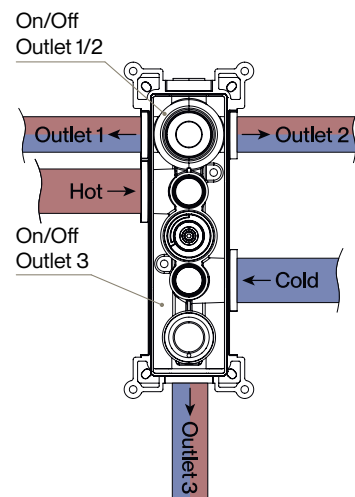

Triple Outlet