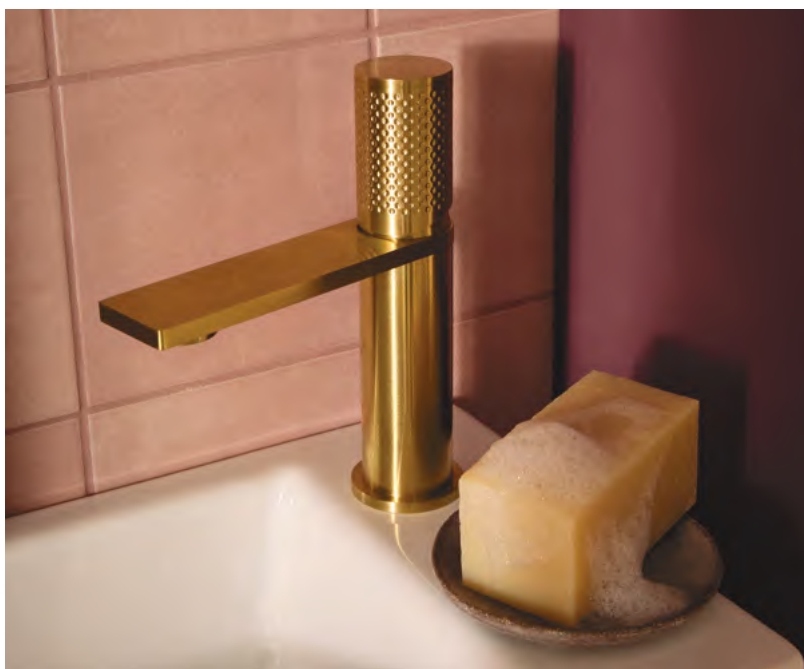

Dotto

Brassware

- Dimpled texture handle
- PVD Coated
- Brass Body
- Ceramic cartridge and waterflow aerator
- Minimum operating pressure: 0.5 bar
- Matching wastes available on page 250

Dotto Mono - Brushed Brass

Dotto Mono

H19 x W5 x D16.5cm