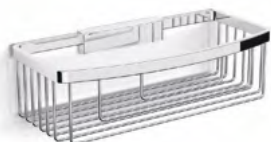

Shower Basket

H8 x W26 x D12cm

● Chrome ACSBCH06 - £92