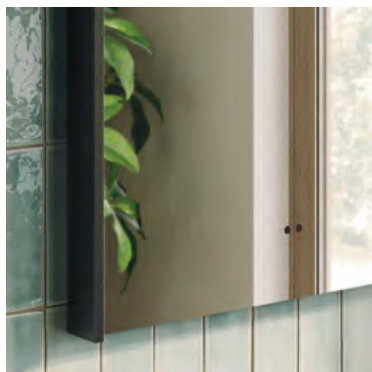

Nova

LED Mirrors

- Colour temperature changing LED illumination
- Heated pad
- Touch free operation*

Nova Product Design covered by UK Registered Design: 6347240, 2024

Nova 50

W50 x H80 x D5cm

- Black 79502000 - £398
- Brushed Brass 79504000 - £413
- Gunmetal 79506000 - £413

Nova 60

W60 x H90 x D5cm

- Black 79503000 - £440
- Brushed Brass 79505000 - £465
- Gunmetal 79507000 - £465

Nova 50 - Gunmetal