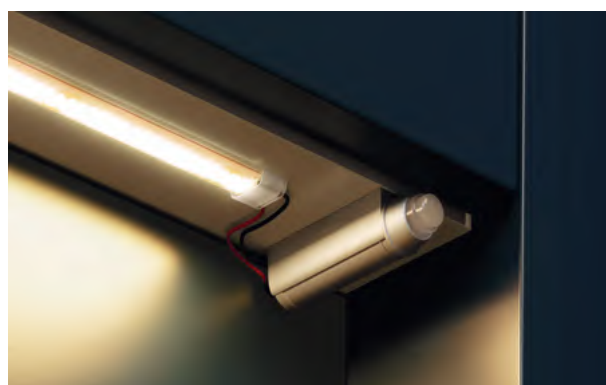

Elevate your bathroom lighting scheme by installing a discreet underlight with your furniture. Featuring a solid strip of COB LED with an optional motion sensor that activates when movement is detected, our underlights can offer a touch of detail and extravagance.