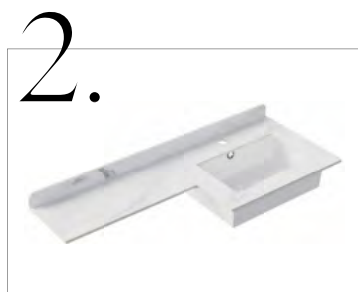

Choose your countertop with underslung basin

Complement your furniture perfectly by selecting from our choice of countertop with underslung basin.