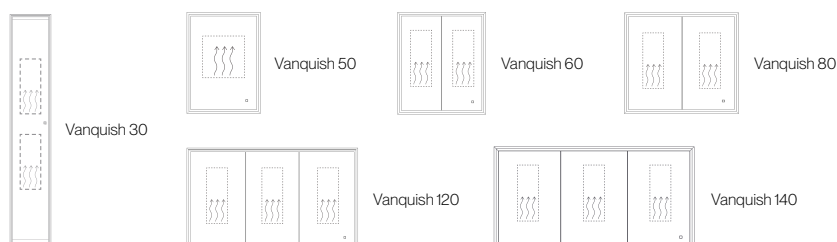

Brushed Bronze Trim

30	64000 - £120
50	56900 - £87
60	57000 - £98
80	57100 - £110
120	57200 - £143
140	57800 - £159

Atrium

LED Semi-Recessed Aluminium Cabinets

- Colour temperature changing LED illumination
- Semi-recessed, 8cm recessed depth
- 2-pin charging socket(s)
- USB charging socket(s)
- Double-sided mirrored door(s)
- Touch free operation*