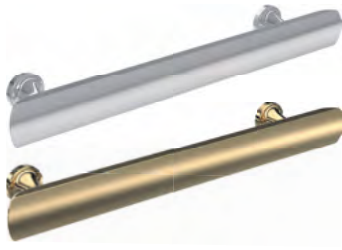

Halina

Furniture Accessory

Halina Handle

W21.4 x H2.1 x D3.3cm | C160

Sierra | Fabrica | Veles

● Chrome **HAHCH**

● Brushed Brass **HAHBR**

£30 each