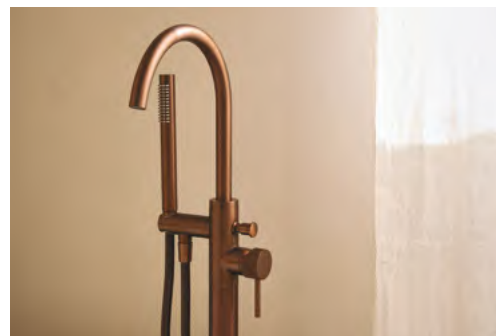

Atlas Luxe

Brassware

- Knurled handle
- Chrome and Matt Black (Electroplated)
- Brushed Brass, Gunmetal, and Brushed Bronze (PVD Coated)
- Brass body with zinc-alloy handles
- Ceramic cartridge and waterflow aerator
- Minimum operating pressure: 0.5 bar
- Mono and Tall feature a full Cold Start position (cold water as standard). This means the boiler is only engaged when needed, reducing energy and costs.
- Matching wastes available on page 250

Atlas Luxe Floorstanding - Brushed Bronze

Atlas Luxe Mini Mono

H14.7 x W5 x D13.4cm

Atlas Luxe Mono

H16.8 x W5 x D15.8cm

Atlas Luxe Tall Mono

H30.5 x W5 x D17cm