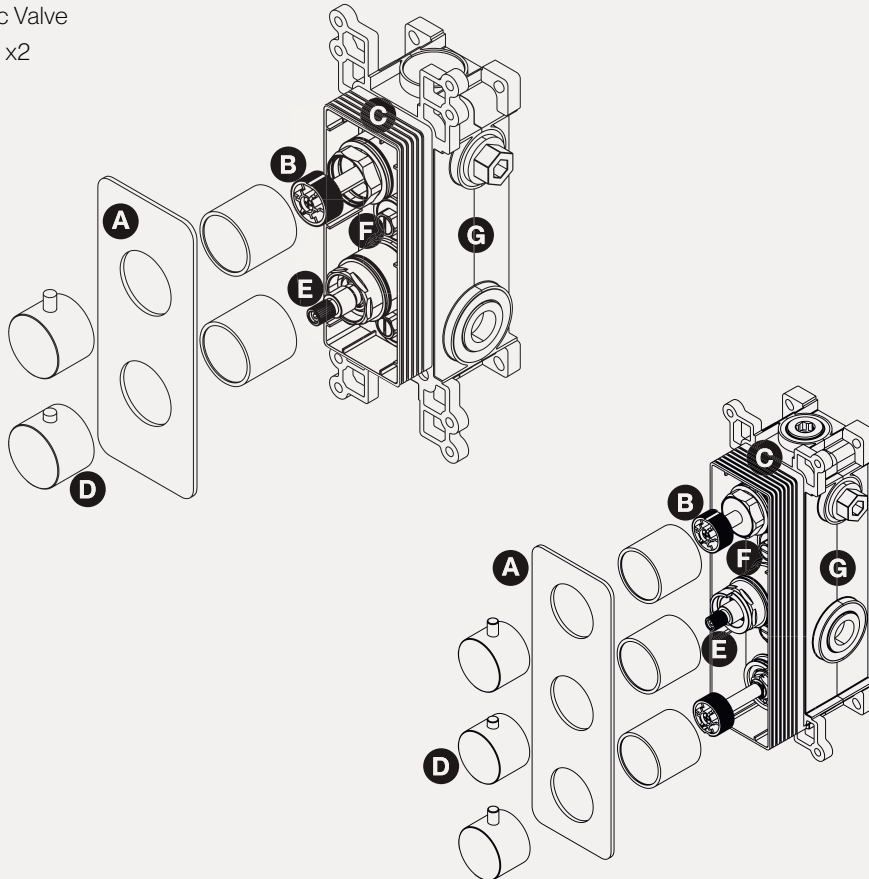

Rivex

Product Diagrams

- A Base Plate
- B Diverter Control
- C Integrated Spirit Level
- D Temperature Control Handle
- E Thermostatic Valve
- F Check Valve x2
- G Smart Box