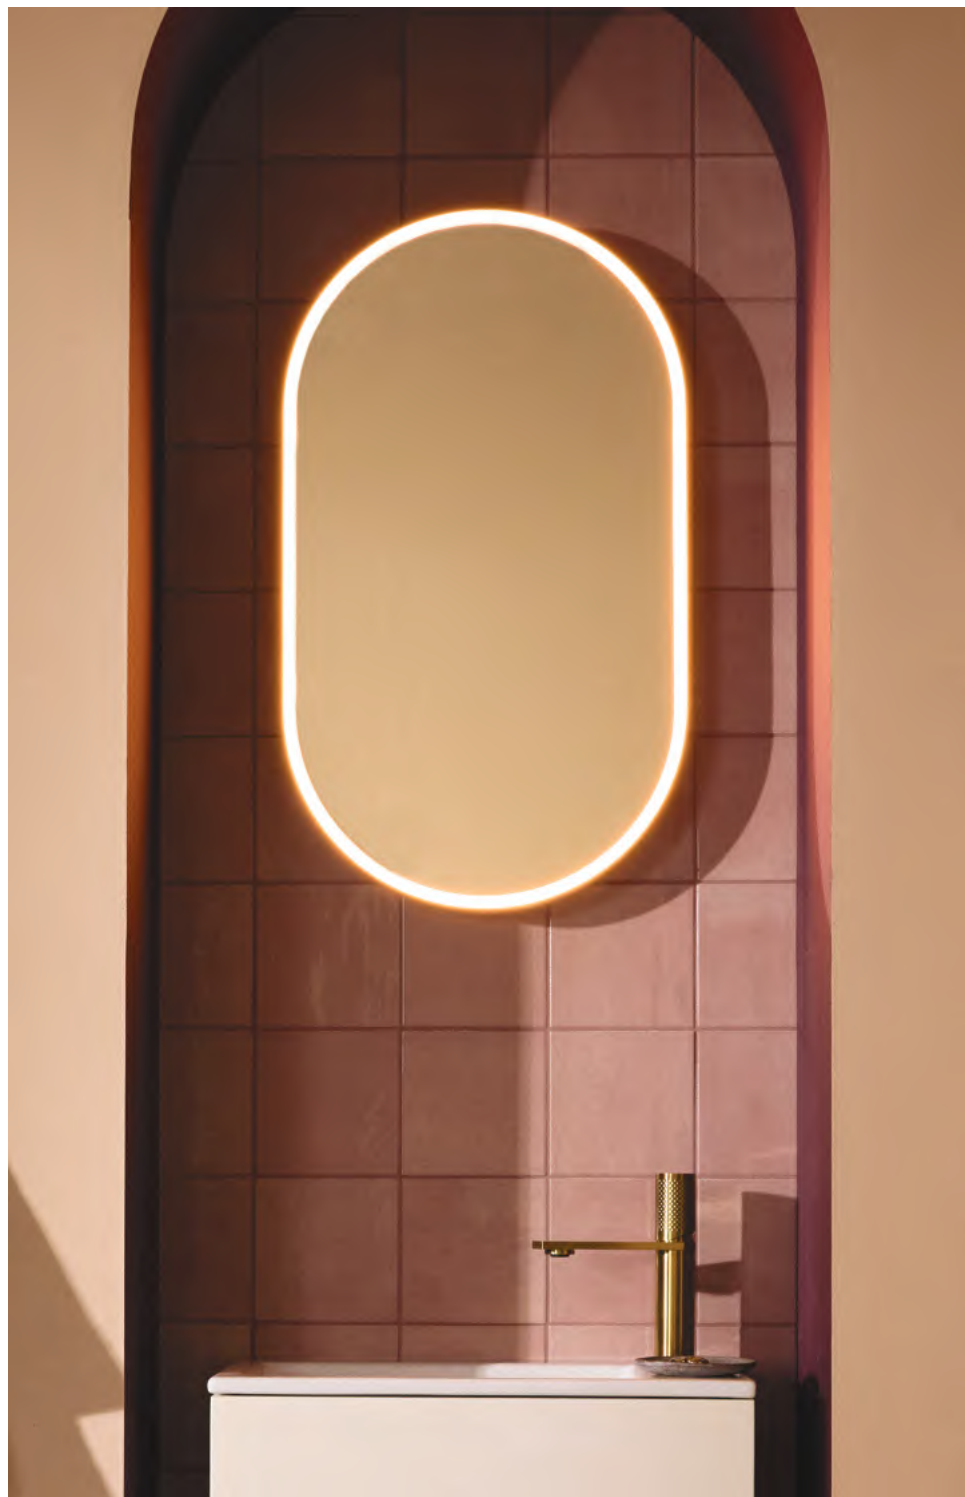

Spirit 140

W140 x H80 x D5.4cm
SPMRE14080 - £575

Spirit 50 - Illuminated | Cool White

Spirit Pill

LED Ghost Mirrors with Charging Sockets

- Colour temperature changing LED illumination
- Ghost technology (see page 15 for more information)
- Dimmable lighting
- 2-pin charging socket°
- USB & USB-C charging sockets°
- Heated pad
- Frame mounted touch controls*

Spirit Pill 40

W40 x H70 x D5.4cm

SPMPI4070 - £325

Spirit Pill 50

W50 x H90 x D5.4cm

SPMPI5090 - £375

Spirit Pill 40 - Illuminated | Warm White

Clever Little Idea

Our Spirit mirrors have Ghost Technology meaning the mirror's light source is hidden within the glass.

Spirit Pill 40

Spirit Pill 50

Verana Luxe

LED Mirrors with Charging Sockets

- Colour temperature changing LED illumination
- Thin bevel with border illumination
- Ambient lighting
- 2-pin charging socket°
- USB charging sockets°
- Heated pad
- Touch free operation*

Verana Luxe 50

W50 x H80 x D5.8cm

79590900 - £399

Verana Luxe 60

W60 x H80 x D5.8cm

79630000 - £449

Verana Luxe 80

W80 x H60 x D5.8cm