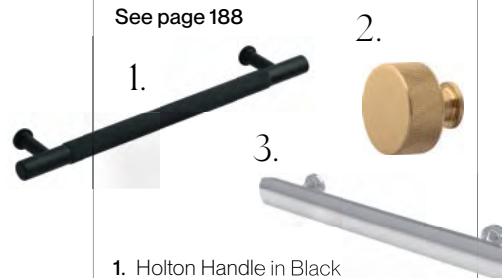

Veles Compact

Compact Bathroom Range

Avalon Handle Options

For more handle styles compatible with Veles Compact, see page 188

Shown in Brushed Chrome

1 Handle

For 50/60cm Wall Hung Units

- Brushed Chrome **PNM054**
- Brushed Black **PNM055**
- Brushed Brass **PNM056**
- Gunmetal **PNM080**
- Matt Bronze **PNM081**

Incl. in furniture cost

Shown in Brushed Brass

2 Handles

For 50/60cm Floor Standing Units

- Brushed Chrome **PNM057**
- Brushed Black **PNM058**
- Brushed Brass **PNM059**
- Gunmetal **PNM082**
- Matt Bronze **PNM083**

Incl. in furniture cost

Handle Upgrade

Elevate your furniture with our handles choices.

See page 188

1. Holton Handle in Black
2. Holton Knob in Brushed Brass
3. Halina Handle in Chrome

Furniture Basin Options

Furniture Basins compatible with Veles Compact:

Thruxton

Gloss White Mineral Marble

W50 x H9 x D38cm
N2WB50REC - £180

W60 x H9 x D38cm
N0WB60REC - £193

Orodell

Gloss White Ceramic

W50 x H9 x D38cm
N2WB50CER - £202

W60 x H9 x D38cm
N2WB60CER - £225

Curbar

Gloss White Mineral Marble

W50 x H12.2 x D38cm
N0WB50CURB - £206

W60 x H12.2 x D38cm
N0WB60CURB - £227

Terra Vessel Basin and Countertop Options

Can be purchased separately, see page 220

50cm wide

hib.stone
W50 x H12.5 x D38cm

- White Chalk **N21C50WCH**
- Grey Fossil **N21C50GFO**
- Black Charcoal **N21C50BCH**
- Beige Clay **N21C50BCL**

£413

60cm wide

hib.stone
W60 x H12.5 x D38cm

- White Chalk **N21C60WCH**
- Grey Fossil **N21C60GFO**
- Black Charcoal **N21C60BCH**
- Beige Clay **N21C60BCL**

£444