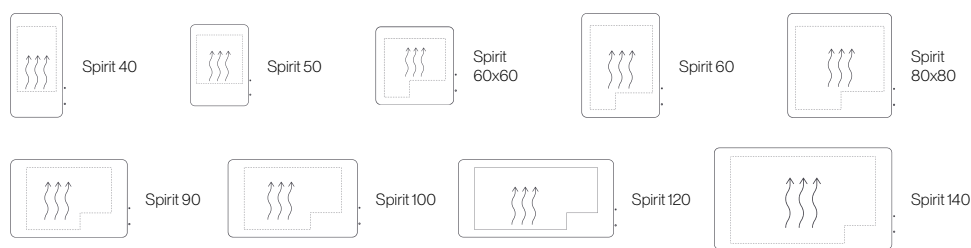

Spirit 80x80

W80 x H80 x D5.4cm
SPMRE8080 - £475

Spirit 90

W90 x H60 x D5.4cm
SPMRE9060 - £475

Spirit 100

W100 x H60 x D5.4cm
SPMRE10060 - £500

Spirit 120

W120 x H60 x D5.4cm
SPMRE12060 - £525

Spirit 140

W140 x H80 x D5.4cm
SPMRE14080 - £575

Spirit 50 - Illuminated | Cool White

Spirit Pill

LED Ghost Mirrors with Charging Sockets

- Colour temperature changing LED illumination
- Ghost technology (see page 15 for more information)
- Dimmable lighting
- 2-pin charging socket°
- USB & USB-C charging sockets°
- Heated pad
- Frame mounted touch controls*