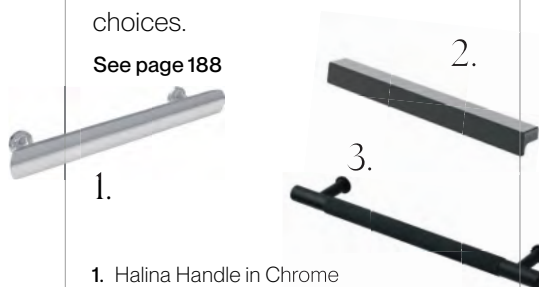

Handle Upgrade

Elevate your furniture with our handles choices.

See page 188

1. Halina Handle in Chrome
2. Avalon Handle in Gunmetal
3. Holton Handle in Black