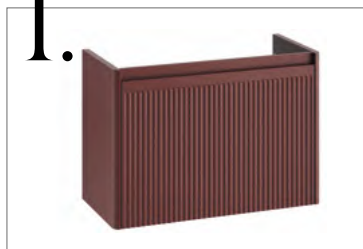

Adorn

Compact Bathroom Range

1.

Choose your furniture size and finish

A place for everything, made for spaces of every shape and size.

2.

Choose your basin or countertop

Complement your furniture perfectly by selecting from our choice of basins or countertops.

3.

Complete the look with finishing touches

Choose from our selection of considered brassware to complement your overall design.