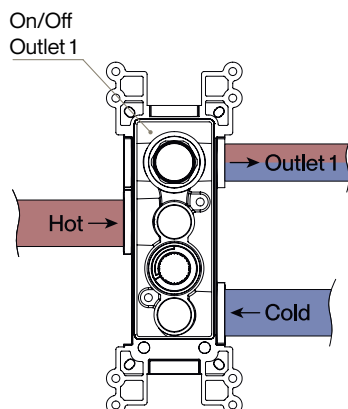

Single Outlet