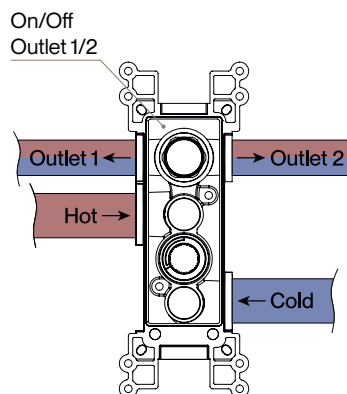

Twin Outlet