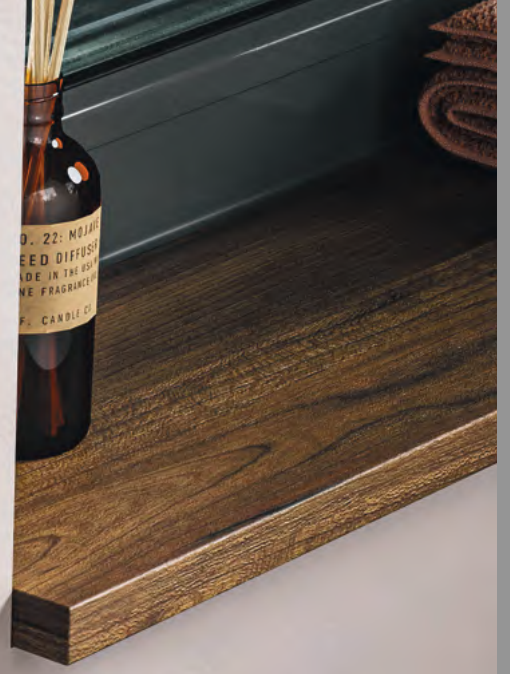

Shown in Gunmetal

Zepto Towel Ring

H2 x W20 x D8cm

- Chrome ACZECH03 - £102
- Black ACZEBK03 - £122
- Brushed Brass ACZEBO3 - £126
- Gunmetal ACZEGM03 - £126

Clever Little Idea

Our Atlas Luxe taps (page 240) feature a knurled handle which will match Zepto's knurled texture...