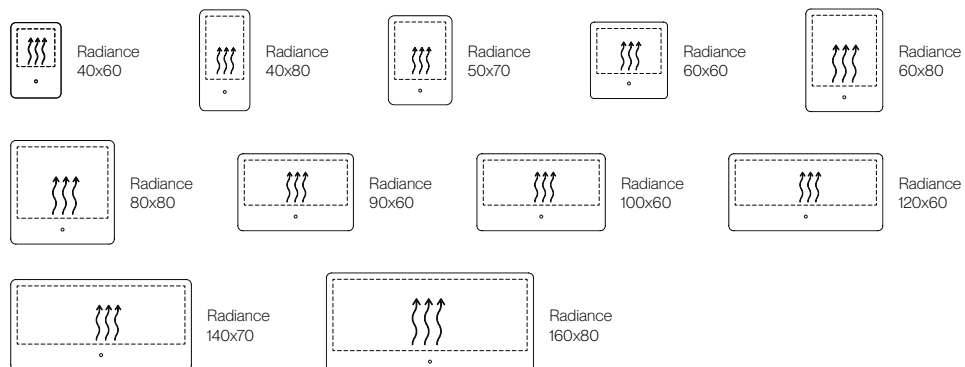

RAMRE16080 - £525

Radiance 60x80 | Warm White

Radiance Arch

LED Mirrors

- Colour temperature changing LED illumination
- Ambient lighting
- Heated pad
- Can be hung portrait or landscape
- Touch switch

Radiance Arch 50x70