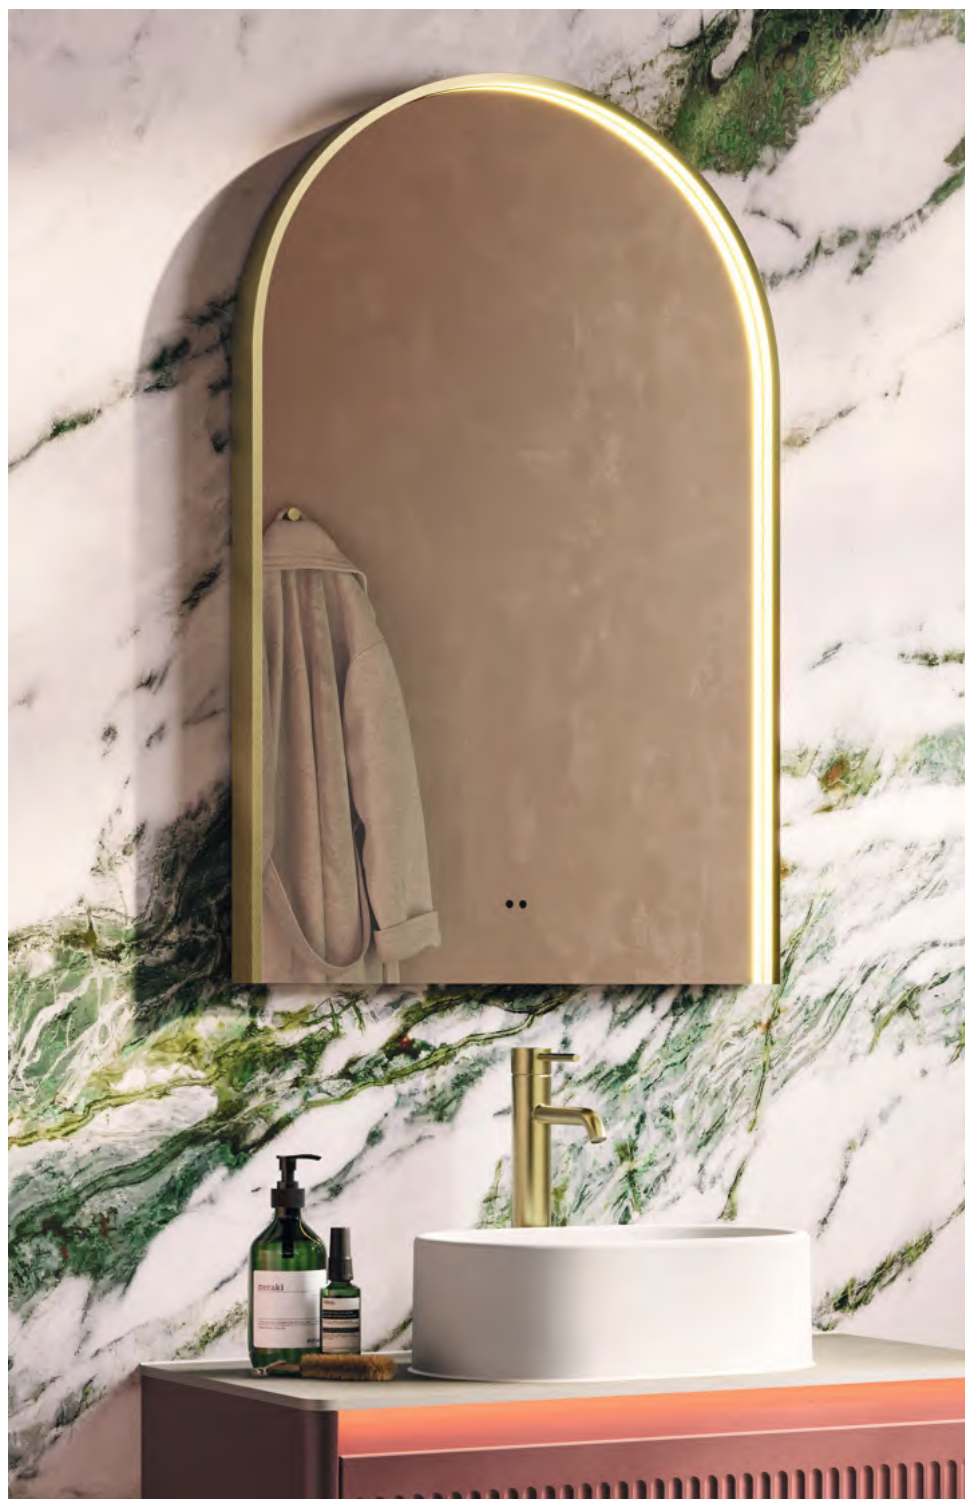

Nova 60 - Brushed Brass | Warm White

*Our sensor switches require 150mm clearance from objects, walls and surfaces