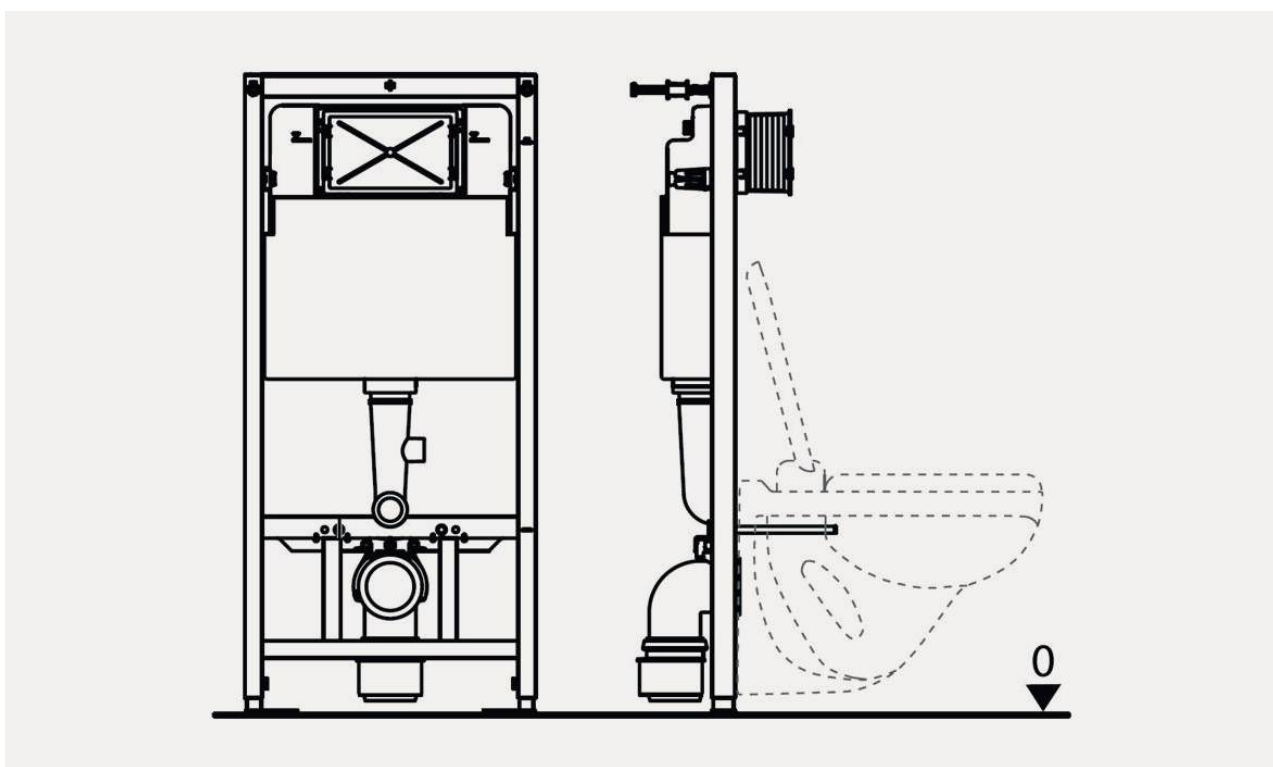

Extra Accessories Included In The Package

The packaging of every product contains a complete set of installation accessories for mounting the WC bowl, including anchoring materials and all necessary installation caps.