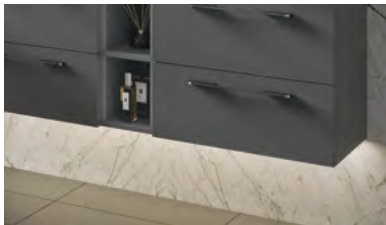

120cm LED Underlight

with Motion Sensor,
see page 289 for details

Warm White **NOWBLPIR120WWH**

Cool White **NOWBLPIR120CLW**

£87