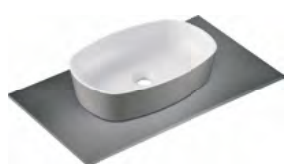

Can be purchased separately, see page 220

50cm wide

W50 x H12.5 x D38cm

- White Chalk **N21C50WCH**
- Grey Fossil **N21C50GFO**
- Black Charcoal **N21C50BCH**
- Beige Clay **N21C50BCL**

£413

60cm wide

W60 x H12.5 x D38cm