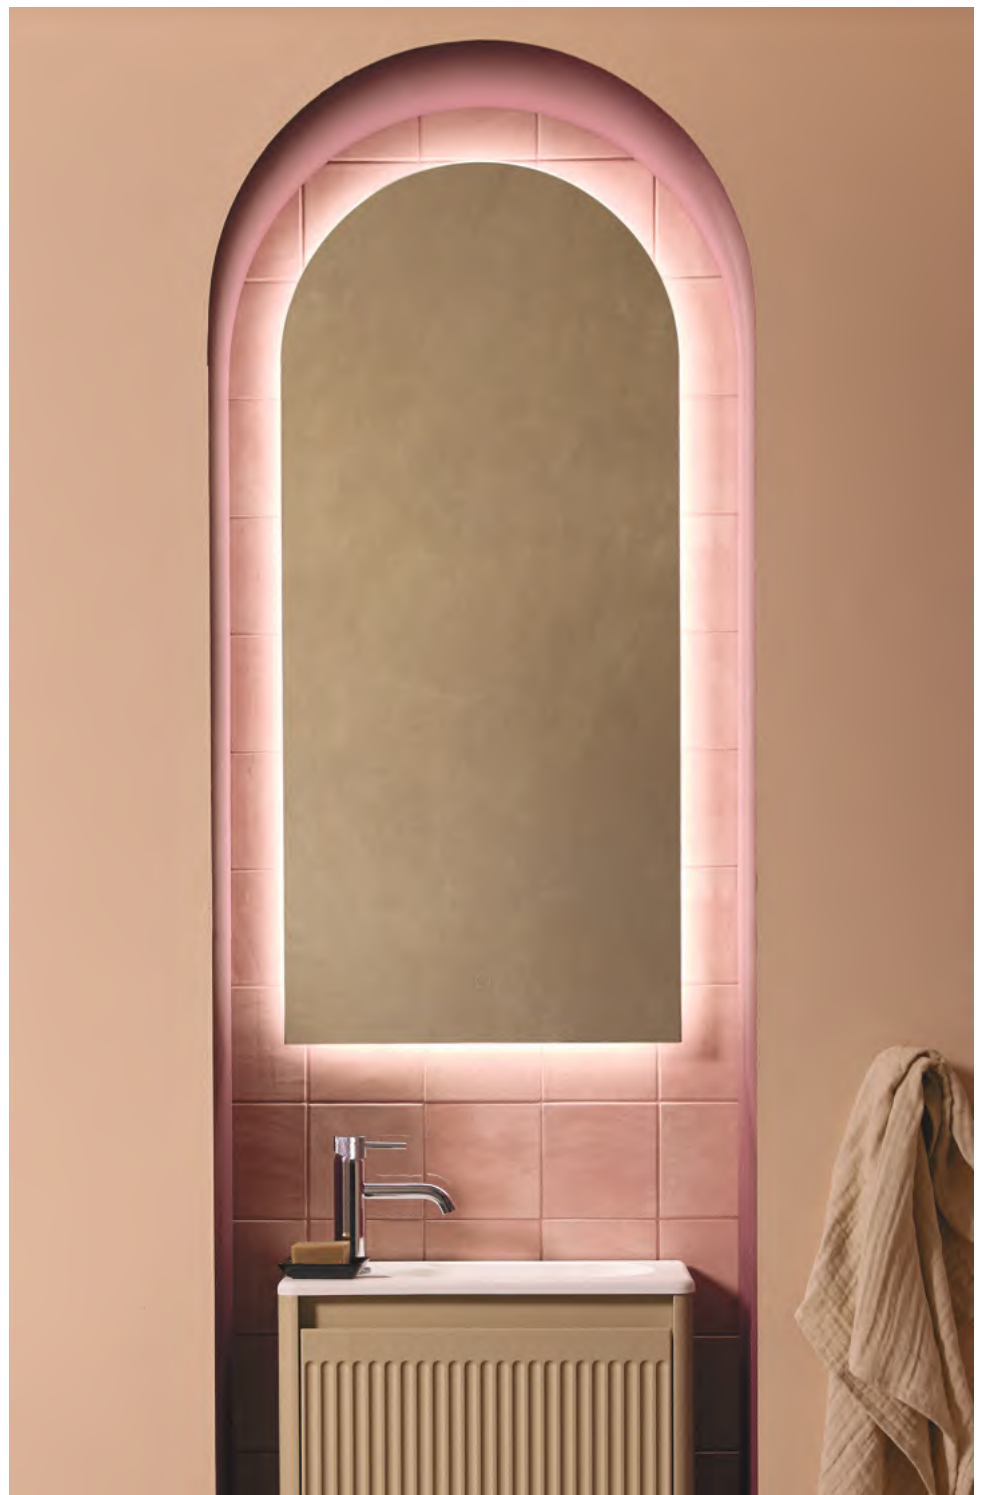

LED Mirrors

- Colour temperature changing LED illumination
- Ambient lighting
- Wireless linking to pair mirrors for joint double set ups
- Heated pad
- Can be hung portrait or landscape
- Touch switch

RAMAR40110 - £325

Radiance Grand Arch 50

W50 x H110 x D4cm

RAMAR50110 - £345

Clever Little Idea

Radiance Grand mirrors can be linked wirelessly to operate together from a single control.

Radiance Grand Arch 50 | Cool White

Radiance Grand 40

Radiance Grand 50

Radiance Grand Arch 40

Radiance Grand Arch 50

Radiance *Pill* / *Organic*

LED Mirrors

- Colour temperature changing LED illumination
- Ambient lighting
- Heated pad
- Can be hung portrait or landscape
- Touch switch