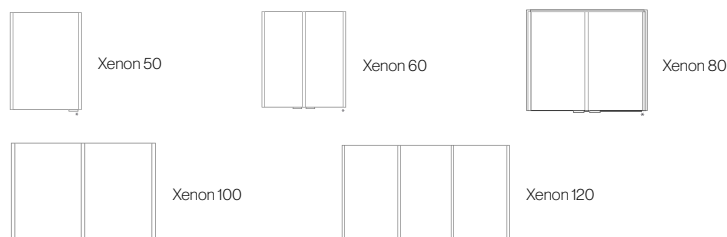

Xenon

LED Aluminium Cabinets with Mirrored Sides

- Colour temperature changing LED illumination
- Central divide for effective storage (excluding Xenon 50)
- 2-pin charging socket
- USB charging sockets
- Soft-close hinges
- Mirrored sides
- Double-sided mirrored door(s)
- Touch free operation*

Xenon 50

W50.5 x H70 x D13cm
46000 - £734

Xenon 60

W60.5 x H70 x D13cm
46100 - £884

Xenon 80

W82 x H70 x D13cm
46200 - £942

Xenon 100

W102 x H70 x D13cm
46250 - £1,039

Xenon 120

W120.5 x H70 x D13cm
46300 - £1,198