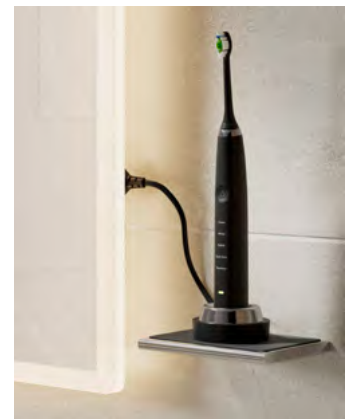

Corner Grab Bar with Grip

H3 x W35 x D3cm

ACCACH01 - £99

Corner Shower Basket and Grab Bar with Grip

H7 x W24 x D24cm

ACSBCH09 - £180

Shelf with Anti-Slip Mat

H1 x W14 x D10cm

ACCACH05 - £65

Clever Little Idea

Our Shelf with Anti-Slip Mat is perfect to hold your phone or to pair with one of our mirrors that have 2-pin charging sockets.

Shower Seats

Shower Accessory

- Wall Mounted
- Compact and discreet design
- Folds up to maximise space
- Designed to improve comfort and mobility when showering
- The standard Shower Seat holds up to 18 stone (120kg)
- Shower Seat with Leg holds up to 23 stone (150kg)
- Support leg offers additional reassurance