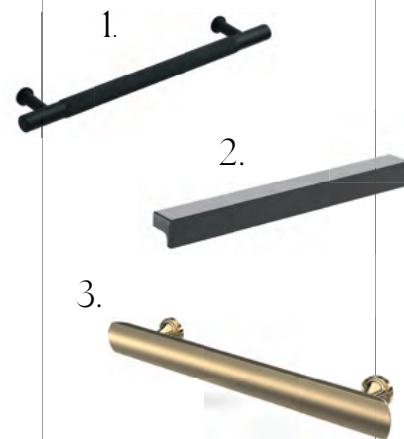

Fabrica

Compact Bathroom Range

Bar Handle Options

For more handle styles compatible with Fabrica, see page 188

Shown in Chrome

1 Handle

For 45cm Cloakroom Units

- Chrome **PNM048**
- Black **PNM049**
- Brushed Brass **PNM050**

Incl. in furniture cost

Shown in Chrome

2 Handles

For 50/60cm Wall Hung Units

- Chrome **PNM042**
- Black **PNM044**
- Brushed Brass **PNM046**

Incl. in furniture cost

Shown in Black

3 Handles

For 60cm Floor Standing Units

- Chrome **PNM051**
- Black **PNM052**
- Brushed Brass **PNM053**

Incl. in furniture cost

Shown in Brushed Brass

4 Handles

For 100/120cm Wall Hung Units

- Chrome **PNM043**
- Black **PNM045**
- Brushed Brass **PNM047**

Incl. in furniture cost

Handle Upgrade

Elevate your furniture with our handles choices.

See page 188

1. Holton in Black
2. Avalon in Gunmetal
3. Halina in Brushed Brass

Furniture Basin Options

Furniture Basins compatible with Fabrica:

Finley

Gloss White Ceramic

W45 x H10 x D25.5cm - Left
N19CLB45LHTH - £157

W45 x H10 x D25.5cm - Right
N19CLB45RHTH - £157

Thruyton

Gloss White Mineral Marble

W50 x H9 x D38cm
N2WB50REC - £180

W60 x H9 x D38cm
N0WB60REC - £193

Orodell

Gloss White Ceramic

W50 x H9 x D38cm
N2WB50CER - £202

W60 x H9 x D38cm
N2WB60CER - £225

Curbar

Gloss White Mineral Marble

W50 x H12.2 x D38cm
N0WB50CURB - £206

W60 x H12.2 x D38cm
N0WB60CURB - £227