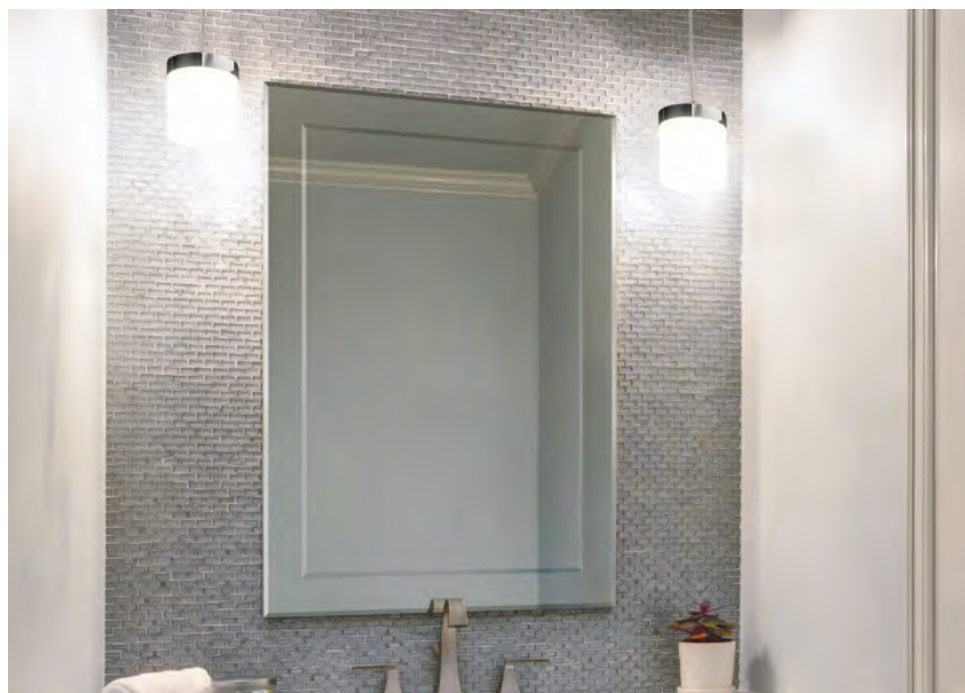

Non-Illuminated Mirror On Mirror

- Can be hung portrait or landscape

Emma
W40 x H50 x D1cm
63504000 - £113

Olivia
W40 x H60 x D1cm
63604000 - £120

Linus
W50 x H70 x D1cm
76700000 - £146

Linus

Rondo | Jazz

Non-Illuminated Shaped Mirrors